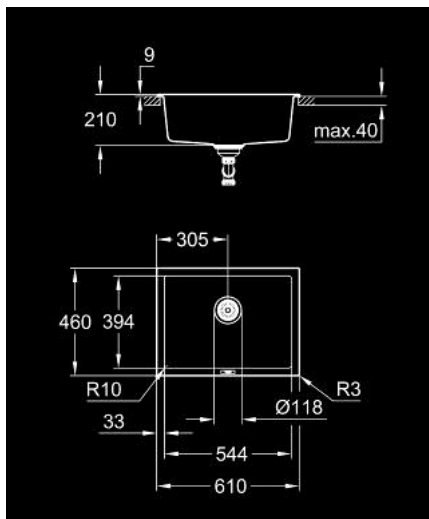

### PRODUCT DESCRIPTION

- Colour: granite black
- model: K700U 70-C 61/45.7 1.0
- mounting type: top mount or undermount
- material: quartz composite
- GROHE Whisper
- min. cabinet size: 700 mm
- dimensions: 610 x 460 mm
- 1 bowl: 544 x 394 x 205 mm
- outer radius: R3, inner bowl radius: R10
- GROHE FastFixation installation system
- cut-out (top mount): 594 x 442 mm
- cut-out (undermount): 543 x 393 mm
- drainer: Ø 3.5" basket strainer waste
- accessories included: waste kit, basket strainer waste, mounting set
- optional: push to open excenter (40 986 SD0)
- amount of fasteners included (top mount): 6
- amount of fasteners included (undermount): 6
- heat resistant up to 180° C