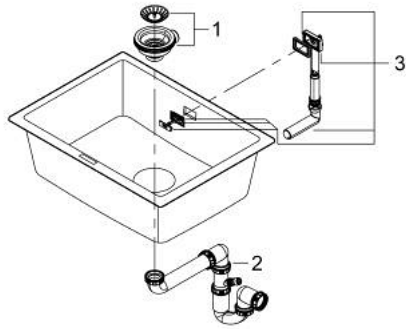

### PRODUCT DESCRIPTION

- Colour: granite black
- model: K700U 70-C 61/45.7 1.0
- mounting type: top mount or undermount
- material: quartz composite
- GROHE Whisper
- min. cabinet size: 700 mm
- dimensions: 610 x 460 mm
- 1 bowl: 544 x 394 x 205 mm
- outer radius: R3, inner bowl radius: R10
- GROHE FastFixation installation system
- cut-out (top mount): 594 x 442 mm
- cut-out (undermount): 543 x 393 mm
- drainer: Ø 3.5" basket strainer waste
- accessories included: waste kit, basket strainer waste, mounting set
- optional: push to open excenter (40 986 SD0)
- amount of fasteners included (top mount): 6
- amount of fasteners included (undermount): 6
- heat resistant up to 180° C

### SPARE PARTS

- 1: Plug (Spare part-nr. 42589SD1)
- 2: Siphon (Spare part-nr. 42616000)
- 3: Cover element (Spare part-nr. 42590SD1)