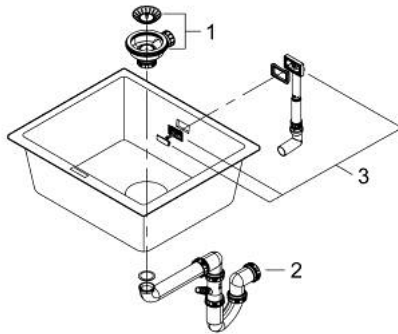

### PRODUCT DESCRIPTION

- Colour: granite black
- model: K700U 60-C 53.3/45.7 1.0
- mounting type: top mount or undermount
- material: quartz composite
- GROHE Whisper
- min. cabinet size: 600 mm
- dimensions: 533 x 457 mm
- 1 bowl: 469 x 393 x 205 mm
- outer radius: R7, inner bowl radius: R10
- GROHE FastFixation installation system
- cut-out (top mount): 518 x 442 mm
- cut-out (undermount): 468 x 390 mm
- drainer: Ø 3.5" basket strainer waste
- accessories included: waste kit, basket strainer waste, mounting set
- optional: push to open excenter (40 986 SD0)
- amount of fasteners included (top mount): 6
- amount of fasteners included (undermount): 6
- heat resistant up to 180° C

### SPARE PARTS

- 1: Plug (Spare part-nr. 42589SD1)
- 2: Siphon (Spare part-nr. 42616000)
- 3: Cover element (Spare part-nr. 42590SD1)