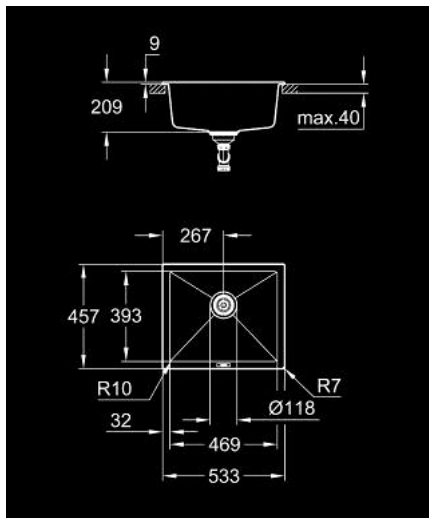

### PRODUCT DESCRIPTION

- Colour: granite black
- model: K700U 60-C 53.3/45.7 1.0
- mounting type: top mount or undermount
- material: quartz composite
- GROHE Whisper
- min. cabinet size: 600 mm
- dimensions: 533 x 457 mm
- 1 bowl: 469 x 393 x 205 mm
- outer radius: R7, inner bowl radius: R10
- GROHE FastFixation installation system
- cut-out (top mount): 518 x 442 mm
- cut-out (undermount): 468 x 390 mm
- drainer: Ø 3.5" basket strainer waste
- accessories included: waste kit, basket strainer waste, mounting set
- optional: push to open excenter (40 986 SD0)
- amount of fasteners included (top mount): 6
- amount of fasteners included (undermount): 6
- heat resistant up to 180° C