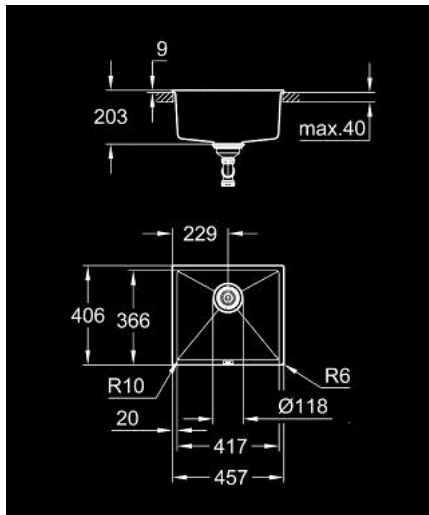

31 653 AP0 K700U COMPOSITE SINK

PRODUCT DESCRIPTION

- Colour: granite black
- model: K700U 50-C 45.7/40.6 1.0
- mounting type: top mount or undermount
- material: quartz composite
- GROHE Whisper
- min. cabinet size: 500 mm
- dimensions: 457 x 406 mm
- 1 bowl: 417 x 366 x 203 mm
- outer radius: R6, inner bowl radius: R10
- GROHE FastFixation installation system
- cut-out (top mount): 442 x 391
- cut-out (undermount): 417 x 366 mm
- drainer: Ø 3.5" basket strainer waste
- accessories included: waste kit, basket strainer waste, mounting set
- mounting with silicone (top mount)
- optional: push to open excenter (40 986 SD0)
- amount of fasteners included (undermount): 8
- heat resistant up to 180° C

31 653 AP0 K700U COMPOSITE SINK

SPARE PARTS

- 1: Plug (Spare part-nr. 42589SD1)
- 2: Siphon (Spare part-nr. 42616000)
- 3: Cover element (Spare part-nr. 42590SD1)