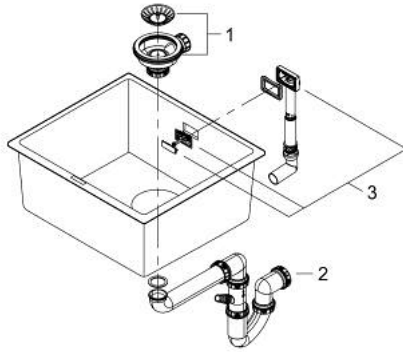

31 653 AP0 K700U COMPOSITE SINK

PRODUCT DESCRIPTION

- Colour: granite black
- model: K700U 50-C 45.7/40.6 1.0
- mounting type: top mount or undermount
- material: quartz composite
- GROHE Whisper
- min. cabinet size: 500 mm
- dimensions: 457 x 406 mm
- 1 bowl: 417 x 366 x 203 mm
- outer radius: R6, inner bowl radius: R10
- GROHE FastFixation installation system
- cut-out (top mount): 442 x 391
- cut-out (undermount): 417 x 366 mm
- drainer: Ø 3.5" basket strainer waste
- accessories included: waste kit, basket strainer waste, mounting set
- mounting with silicone (top mount)
- optional: push to open excenter (40 986 SD0)
- amount of fasteners included (undermount): 8
- heat resistant up to 180° C

31 653 AP0 K700U COMPOSITE SINK

SPARE PARTS

- 1: Plug (Spare part-nr. 42589SD1)
- 2: Siphon (Spare part-nr. 42616000)
- 3: Cover element (Spare part-nr. 42590SD1)