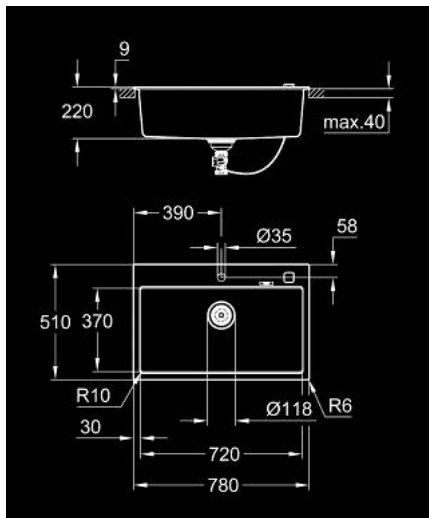

31 652 AP0 K700 COMPOSITE SINK

PRODUCT DESCRIPTION

- Colour: granite black
- model: K700 80-C 78/51 1.0
- mounting type: top mount
- material: quartz composite
- GROHE Whisper
- min. cabinet size: 800 mm
- dimensions: 780 x 510 mm
- 1 bowl: 720 x 370 x 220 mm
- outer radius: R6, inner bowl radius: R10
- GROHE FastFixation installation system
- cut-out: 764 x 494 mm
- drainer: automatic waste fitting
- accessories included: automatic waste fitting with rotary handle, waste kit, basket strainer waste, mounting set
- optional: push to open excenter (40 986 SD0)
- amount of fasteners included (top mount): 9
- heat resistant up to 180° C

31 652 AP0 K700 COMPOSITE SINK

SPARE PARTS

- 1: Plug (Spare part-nr. 42588SD1)
- 2: Siphon (Spare part-nr. 42617000)
- 3: Cover element (Spare part-nr. 42590SD1)
- 4: Turning handle (Spare part-nr. 42586SD0)