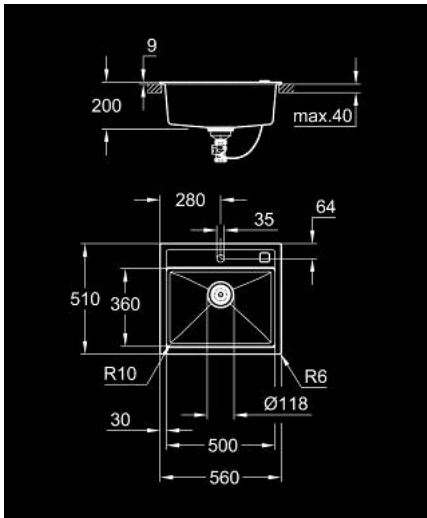

31 651 AP0 K700 COMPOSITE SINK

PRODUCT DESCRIPTION

- Colour: granite black
- model: K700 60-C 56/51 1.0
- mounting type: top mount
- material: quartz composite
- GROHE Whisper
- min. cabinet size: 600 mm
- dimensions: 560 x 510 mm
- 1 bowl: 500 x 360 x 200 mm
- outer radius: R6, inner bowl radius: R10
- GROHE FastFixation installation system
- cut-out: 545 x 495 mm
- drainer: automatic waste fitting
- accessories included: automatic waste fitting with rotary handle, waste kit, basket strainer waste, mounting set
- optional: push to open excenter (40 986 SD0)
- amount of fasteners included (top mount): 8
- heat resistant up to 180° C

31 651 AP0 K700 COMPOSITE SINK

SPARE PARTS

- 1: Plug (Spare part-nr. 42588SD1)
- 2: Siphon (Spare part-nr. 42617000)
- 3: Cover element (Spare part-nr. 42590SD1)
- 4: Turning handle (Spare part-nr. 42586SD0)