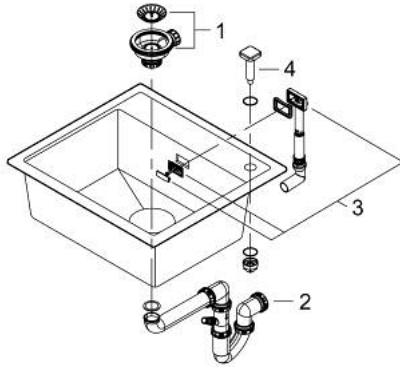

31 651 AP0 K700 COMPOSITE SINK

PRODUCT DESCRIPTION

- Colour: granite black
- model: K700 60-C 56/51 1.0
- mounting type: top mount
- material: quartz composite
- GROHE Whisper
- min. cabinet size: 600 mm
- dimensions: 560 x 510 mm
- 1 bowl: 500 x 360 x 200 mm
- outer radius: R6, inner bowl radius: R10
- GROHE FastFixation installation system
- cut-out: 545 x 495 mm
- drainer: automatic waste fitting
- accessories included: automatic waste fitting with rotary handle, waste kit, basket strainer waste, mounting set
- optional: push to open excenter (40 986 SD0)
- amount of fasteners included (top mount): 8
- heat resistant up to 180° C

31 651 AP0 K700 COMPOSITE SINK

SPARE PARTS

- 1: Plug (Spare part-nr. 42588SD1)
- 2: Siphon (Spare part-nr. 42617000)
- 3: Cover element (Spare part-nr. 42590SD1)
- 4: Turning handle (Spare part-nr. 42586SD0)