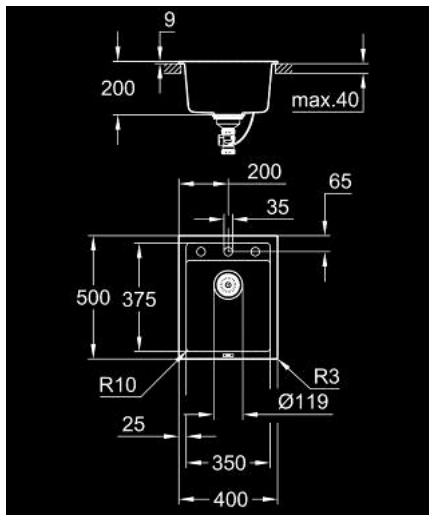

31 650 AP0 K700 COMPOSITE SINK

PRODUCT DESCRIPTION

- Colour: granite black
- model: K700 50-C 40/50 1.0
- mounting type: top mount
- material: quartz composite
- GROHE Whisper
- min. cabinet size: 500 mm
- dimensions: 400 x 500 mm
- 1 bowl: 350 x 375 x 200 mm
- outer radius: R6, inner bowl radius: R45
- GROHE FastFixation installation system
- cut-out: 380 x 480 mm
- drainer: automatic waste fitting
- accessories included: automatic waste fitting with rotary handle, waste kit, basket strainer waste, mounting set
- optional: push to open excenter (40 986 SD0)
- amount of fasteners included (top mount): 6
- heat resistant up to 180° C

31 650 AP0 K700 COMPOSITE SINK

SPARE PARTS

- 1: Plug (Spare part-nr. 42588SD1)
- 2: Siphon (Spare part-nr. 42617000)
- 3: Cover element (Spare part-nr. 42621SD0)
- 4: Turning handle (Spare part-nr. 42586SD0)