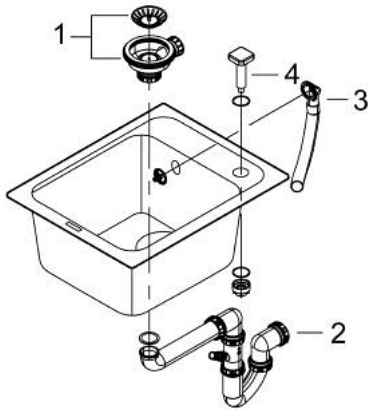

31 650 AP0 K700 COMPOSITE SINK

PRODUCT DESCRIPTION

- Colour: granite black
- model: K700 50-C 40/50 1.0
- mounting type: top mount
- material: quartz composite
- GROHE Whisper
- min. cabinet size: 500 mm
- dimensions: 400 x 500 mm
- 1 bowl: 350 x 375 x 200 mm
- outer radius: R6, inner bowl radius: R45
- GROHE FastFixation installation system
- cut-out: 380 x 480 mm
- drainer: automatic waste fitting
- accessories included: automatic waste fitting with rotary handle, waste kit, basket strainer waste, mounting set
- optional: push to open excenter (40 986 SD0)
- amount of fasteners included (top mount): 6
- heat resistant up to 180° C

31 650 AP0 K700 COMPOSITE SINK

SPARE PARTS

- 1: Plug (Spare part-nr. 42588SD1)
- 2: Siphon (Spare part-nr. 42617000)
- 3: Cover element (Spare part-nr. 42621SD0)
- 4: Turning handle (Spare part-nr. 42586SD0)