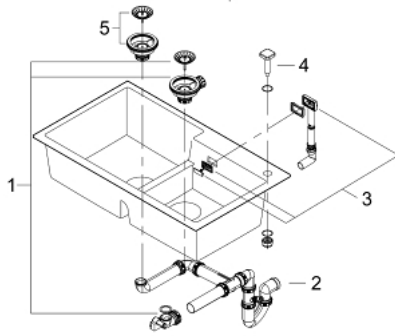

31 649 AP0 K500 COMPOSITE SINK

PRODUCT DESCRIPTION

- Colour: granite black
- model: K500 90-C 86/50 2.0
- mounting type: top mount
- material: quartz composite
- GROHE Whisper
- min. cabinet size: 900 mm
- dimensions: 860 x 500 mm
- 1 bowl: 390 x 430 x 200 mm
- 2 bowl: 380 x 365 x 200 mm
- outer radius: R3, inner bowl radius: R10
- GROHE FastFixation installation system
- sink mountable left
- cut-out: 840 x 480 mm
- drainer: automatic waste fitting
- accessories included: automatic waste fitting with rotary handle, waste kit, basket strainer waste, mounting set
- optional: push to open excenter (40 986 SD0)
- amount of fasteners included (top mount): 10
- heat resistant up to 180° C

31 649 AP0 K500 COMPOSITE SINK

SPARE PARTS

- 1: Plug (Spare part-nr. 42588SD1)
- 2: Waste trap (Spare part-nr. 42619000)
- 3: Cover element (Spare part-nr. 42590SD1)
- 4: Turning handle (Spare part-nr. 42586SD0)
- 5: Plug (Spare part-nr. 42589SD1)