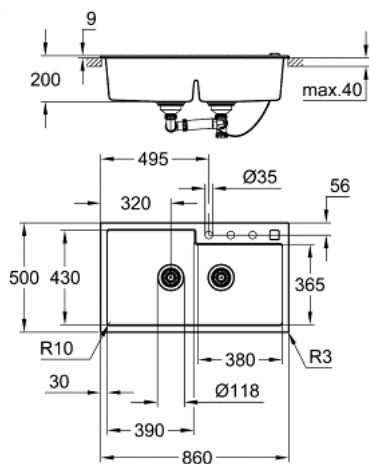

31 649 AP0 K500 COMPOSITE SINK

PRODUCT DESCRIPTION

- Colour: granite black
- model: K500 90-C 86/50 2.0
- mounting type: top mount
- material: quartz composite
- GROHE Whisper
- min. cabinet size: 900 mm
- dimensions: 860 x 500 mm
- 1 bowl: 390 x 430 x 200 mm
- 2 bowl: 380 x 365 x 200 mm
- outer radius: R3, inner bowl radius: R10
- GROHE FastFixation installation system
- sink mountable left
- cut-out: 840 x 480 mm
- drainer: automatic waste fitting
- accessories included: automatic waste fitting with rotary handle, waste kit, basket strainer waste, mounting set
- optional: push to open excenter (40 986 SD0)
- amount of fasteners included (top mount): 10
- heat resistant up to 180° C

31 649 AP0 K500 COMPOSITE SINK

SPARE PARTS

- 1: Plug (Spare part-nr. 42588SD1)
- 2: Waste trap (Spare part-nr. 42619000)
- 3: Cover element (Spare part-nr. 42590SD1)
- 4: Turning handle (Spare part-nr. 42586SD0)
- 5: Plug (Spare part-nr. 42589SD1)