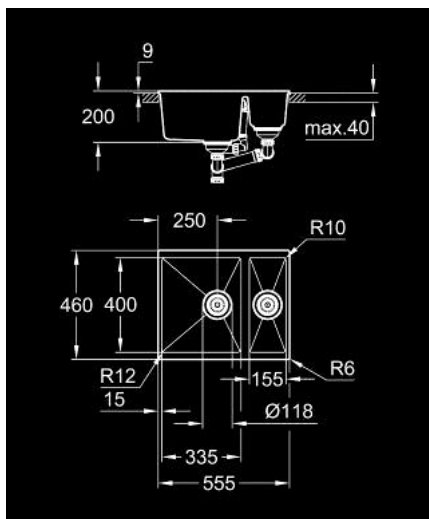

31 648 AP0 K500 COMPOSITE SINK

PRODUCT DESCRIPTION

- Colour: granite black
- model: K500 60-C 55.5/46 1.5 rev
- mounting type: top mount or undermount
- material: quartz composite
- GROHE Whisper
- min. cabinet size: 600 mm
- dimensions: 555 x 460 mm
- 1 bowl: 335 x 400 x 200 mm
- 0.5 bowl: 155 x 400 x 140 mm
- outer radius: R6, inner bowl radius: big bowl R12, small bowl R10
- GROHE FastFixation installation system
- sink mountable left or right
- cut-out (top mount): 545 x 444 mm
- cut-out (undermount): 525 x 400 mm
- drainer: Ø 3.5" basket strainer waste
- accessories included: waste kit, basket strainer waste, mounting set
- mounting with silicone (top mount)
- optional: push to open excenter (40 986 SD0)
- amount of fasteners included (undermount): 8
- heat resistant up to 180° C

31 648 AP0 **K500 COMPOSITE SINK**

SPARE PARTS

- 1: Plug (Spare part-nr. 42588SD1)
- 2: Siphon (Spare part-nr. 42618000)
- 3: Cover element (Spare part-nr. 42590SD1)
- 4: Plug (Spare part-nr. 42589SD1)