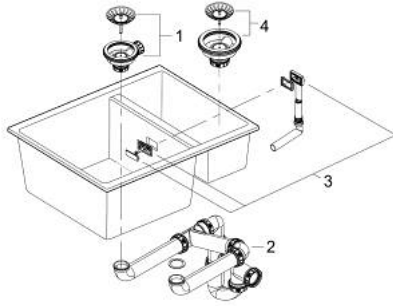

31 648 AP0 K500 COMPOSITE SINK

PRODUCT DESCRIPTION

- Colour: granite black
- model: K500 60-C 55.5/46 1.5 rev
- mounting type: top mount or undermount
- material: quartz composite
- GROHE Whisper
- min. cabinet size: 600 mm
- dimensions: 555 x 460 mm
- 1 bowl: 335 x 400 x 200 mm
- 0.5 bowl: 155 x 400 x 140 mm
- outer radius: R6, inner bowl radius: big bowl R12, small bowl R10
- GROHE FastFixation installation system
- sink mountable left or right
- cut-out (top mount): 545 x 444 mm
- cut-out (undermount): 525 x 400 mm
- drainer: Ø 3.5" basket strainer waste
- accessories included: waste kit, basket strainer waste, mounting set
- mounting with silicone (top mount)
- optional: push to open excenter (40 986 SD0)
- amount of fasteners included (undermount): 8
- heat resistant up to 180° C

31 648 AP0 **K500 COMPOSITE SINK**

SPARE PARTS

- 1: Plug (Spare part-nr. 42588SD1)
- 2: Siphon (Spare part-nr. 42618000)
- 3: Cover element (Spare part-nr. 42590SD1)
- 4: Plug (Spare part-nr. 42589SD1)