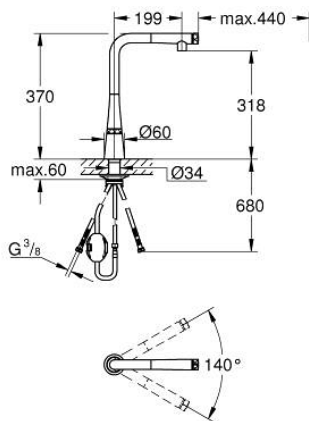

31 593 002 ZEDRA SMARTCONTROL SINK MIXER WITH SMARTCONTROL

PRODUCT DESCRIPTION

- Colour: chrome
- single hole installation
- GROHE LongLife finish
- Pull-Out spout for greater flexibility
- laminar spray
- material: metal
- MagneticDocking guarantees easy retraction and smooth docking of the spray head back to the starting position
- GROHE SmartControl - push for ON-OFF, turn for volume adjustment from water saving EcoMode to Full Flow
- temperature adjustment by turning of mixing valve on body
- swivel tubular spout
- swivel area 140°
- protected against backflow
- flexible connection hoses
- metal fixation set
- Protected Water Ways no contact of water with lead or nickel inside the tap
- maximum flow rate (at 3 bar): 10 l/min