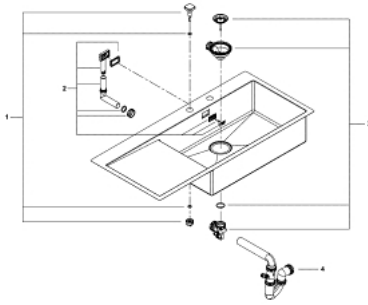

31 582 SD1 **K1000 STAINLESS STEEL SINK WITH DRAINER**

SPARE PARTS

- 1: Plug (Spare part-nr. 42588SD1)
- 2: Turning handle (Spare part-nr. 42586SD0)
- 3: Cover element (Spare part-nr. 42590SD1)
- 4: Siphon (Spare part-nr. 42617000)