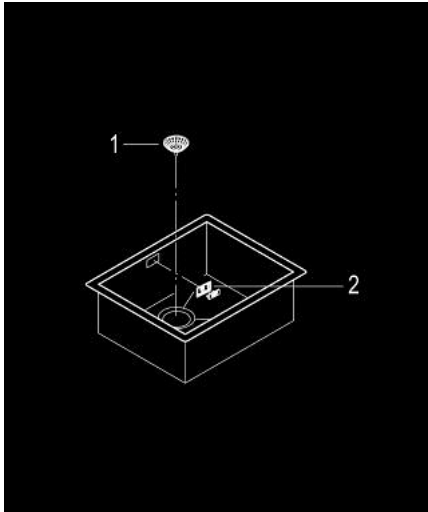

31 579 SD0 K700 STAINLESS STEEL SINK

SPARE PARTS

1: Plug (Spare part-nr. 42580SD0)

2: Cover element (Spare part-nr. 42579SD0)