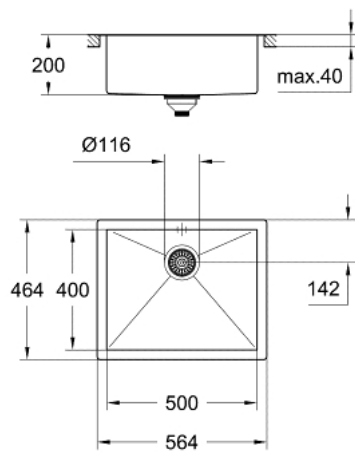

### PRODUCT DESCRIPTION

- Colour: stainless steel
- model: K700 60-S 56.4/46.4 1.0
- mounting type: flush mount
- material: stainless steel AISI 304 (V2A)
- material thickness: 1 mm
- GROHE LongLife finish
- finish: satin finish
- GROHE Whisper
- min. cabinet size: 600 mm
- dimensions: 564 x 464 mm
- 1 bowl: 500 x 400 x 200 mm
- GROHE FastFixation installation system
- drainer: Ø 3.5" basket strainer waste
- accessories included: waste kit, basket strainer waste, mounting set
- amount of fasteners included (flush mount): 14
- outer radius: R10, inner bowl radius: R0/R9

### SPARE PARTS

1: Plug (Spare part-nr. 42580SD0)

2: Cover element (Spare part-nr. 42579SD0)