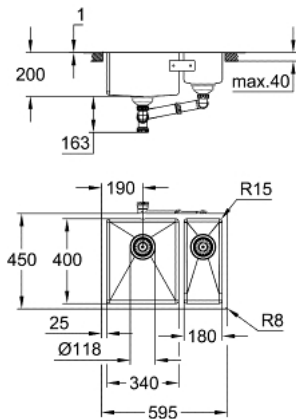

### PRODUCT DESCRIPTION

- Colour: stainless steel
- model: K700U 60-S 59.5/45 1.5 lh
- mounting type: undermount, top mount or flush mount
- material: stainless steel AISI 304 (V2A)
- material thickness: 1 mm
- GROHE LongLife finish
- finish: satin finish
- GROHE Whisper
- min. cabinet size: 600 mm
- dimensions: 595 x 450 mm
- 1 bowl: 340 x 400 x 200 mm
- 0.5 bowl: 180 x 400 x 140 mm
- outer radius: R16 (undermount)/R3 (topmount), inner bowl radius: R15
- GROHE FastFixation installation system
- sink mountable left
- cut-out (undermount): 547 x 402 mm (R16)
- cut-out (top mount): 580 x 435 mm (R3)
- cut-out (flush mount): 580 x 435 mm (R3) (top step outer size: -596 x 451 -R8 deep -3.5 mm)
- drainer: Ø 3.5" basket strainer waste
- accessories included: waste kit, basket strainer waste, mounting set
- optional: push to open excenter (40 986 SD0)
- amount of fasteners included (top mount): 8
- amount of fasteners included (undermount): 8

### SPARE PARTS

- 1: Plug (Spare part-nr. 42589SD1)
- 2: Cover element (Spare part-nr. 42590SD1)
- 3: Siphon (Spare part-nr. 42618000)