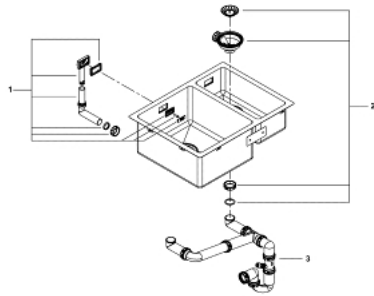

### PRODUCT DESCRIPTION

- Colour: stainless steel
- model: K700U 60-S 59.5/45 1.5 lh
- mounting type: undermount, top mount or flush mount
- material: stainless steel AISI 304 (V2A)
- material thickness: 1 mm
- GROHE LongLife finish
- finish: satin finish
- GROHE Whisper
- min. cabinet size: 600 mm
- dimensions: 595 x 450 mm
- 1 bowl: 340 x 400 x 200 mm
- 0.5 bowl: 180 x 400 x 140 mm
- outer radius: R16 (undermount)/R3 (topmount), inner bowl radius: R15
- GROHE FastFixation installation system
- sink mountable left
- cut-out (undermount): 547 x 402 mm (R16)
- cut-out (top mount): 580 x 435 mm (R3)
- cut-out (flush mount): 580 x 435 mm (R3) (top step outer size: -596 x 451 -R8 deep -3.5 mm)
- drainer: Ø 3.5" basket strainer waste
- accessories included: waste kit, basket strainer waste, mounting set
- optional: push to open excenter (40 986 SD0)
- amount of fasteners included (top mount): 8
- amount of fasteners included (undermount): 8

### SPARE PARTS

- 1: Plug (Spare part-nr. 42589SD1)
- 2: Cover element (Spare part-nr. 42590SD1)
- 3: Siphon (Spare part-nr. 42618000)