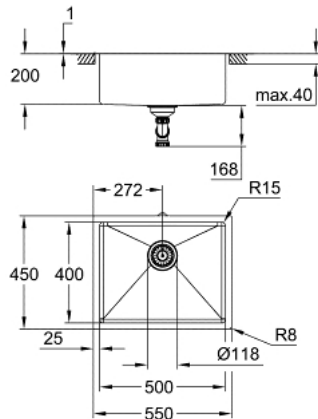

31 574 GN1 K700U STAINLESS STEEL SINK

PRODUCT DESCRIPTION

- Colour: brushed cool sunrise
- model: K700U 60-S 54.4/44.4 1.0
- mounting type: undermount, top mount or flush mount
- material: stainless steel AISI 304 (V2A)
- material thickness: 1 mm
- GROHE LongLife finish
- finish: satin finish
- GROHE Whisper
- min. cabinet size: 600 mm
- dimensions: 550 x 450 mm
- 1 bowl: 500 x 400 x 200 mm
- GROHE FastFixation installation system
- cut-out (undermount): 502 x 402 mm (R16)
- cut-out (top mount): 535 x 435 mm
- cut-out (flush mount): 535 x 435 mm (R3) (top step outer size: -551 x 451 -R8 deep -3.5 mm)
- drainer: Ø 3.5" basket strainer waste
- accessories included: waste kit, basket strainer waste, mounting set
- amount of fasteners included (top mount): 8
- amount of fasteners included (undermount): 8