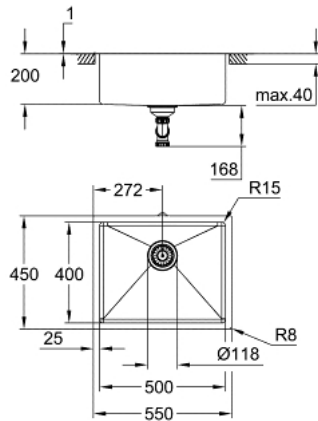

31 574 DL1 K700U STAINLESS STEEL SINK

PRODUCT DESCRIPTION

- Colour: brushed warm sunset
- model: K700U 60-S 54.4/44.4 1.0
- mounting type: undermount, top mount or flush mount
- material: stainless steel AISI 304 (V2A)
- material thickness: 1 mm
- GROHE LongLife finish
- finish: satin finish
- GROHE Whisper
- min. cabinet size: 600 mm
- dimensions: 550 x 450 mm
- sound level in standby 44 dB(A)
- GROHE FastFixation installation system
- cut-out (undermount): 502 x 402 mm (R16)
- cut-out (top mount): 535 x 435 mm
- cut-out (flush mount): 535 x 435 mm (R3) (top step outer size: -551 x 451 -R8 deep -3.5 mm)
- drainer: Ø 3.5" basket strainer waste
- accessories included: waste kit, basket strainer waste, mounting set
- amount of fasteners included (top mount): 8
- amount of fasteners included (undermount): 8