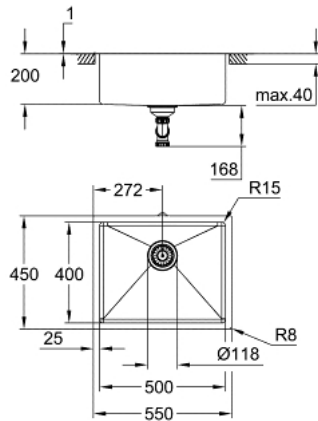

31 574 AL1 K700U STAINLESS STEEL SINK

PRODUCT DESCRIPTION

- Colour: brushed hard graphite
- model: K700U 60-S 54.4/44.4 1.0
- mounting type: undermount, top mount or flush mount
- material: stainless steel AISI 304 (V2A)
- material thickness: 1 mm
- GROHE LongLife finish
- finish: satin finish
- GROHE Whisper
- min. cabinet size: 600 mm
- dimensions: 550 x 450 mm
- 1 bowl: 500 x 400 x 200 mm
- GROHE FastFixation installation system
- cut-out (undermount): 502 x 402 mm (R16)
- cut-out (top mount): 535 x 435 mm
- cut-out (flush mount): 535 x 435 mm (R3) (top step outer size: -551 x 451 -R8 deep -3.5 mm)
- drainer: Ø 3.5" basket strainer waste
- cut-out (top mount): 594 x 442 mm
- accessories included: waste kit, basket strainer waste, mounting set
- amount of fasteners included (top mount): 8
- amount of fasteners included (undermount): 8