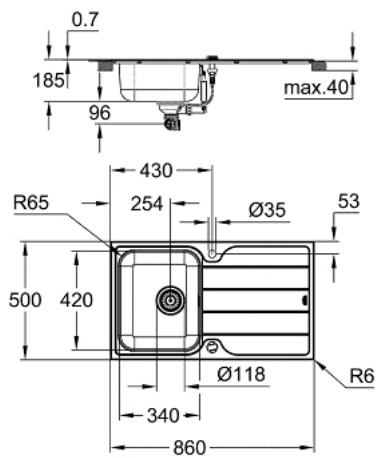

31 573 SD1 MINTA KITCHEN SINK AND TAP BUNDLE

PRODUCT DESCRIPTION

- Colour: stainless steel
- consisting of:
 - K500 stainless steel sink with drainer (31 571 SD1)
 - mounting type: top mount
 - Minta single-lever sink mixer (32 168)
 - high spout
 - single hole installation
 - GROHE LongLife finish
 - GROHE SilkMove 35 mm ceramic cartridge
 - Pull-Out spout for greater flexibility
 - mousseur
 - adjustable flow rate limiter
 - swivel tubular spout, swivel area 360°
 - protected against backflow
 - flexible connection hoses
 - outer radius: R6 (flush mount and inset slim top), inner bowl radius: R65
 - GROHE FastFixation installation system
 - optional: push to open excenter (40 986 SD0)
 - amount of fasteners included (top mount): 14

31 573 SD1 MINTA KITCHEN SINK AND TAP BUNDLE

SPARE PARTS

- 1: Plug (Spare part-nr. 42588SD1)
- 2: Turning handle (Spare part-nr. 42587SD0)
- 3: Cover element (Spare part-nr. 42620SD0)
- 4: Siphon (Spare part-nr. 42617000)