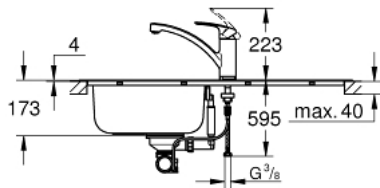

31 565 SD1 EUROSART KITCHEN SINK AND TAP BUNDLE

PRODUCT DESCRIPTION

- Colour: stainless steel
- consisting of:
 - K200 stainless steel sink with drainer (31 552 SD1)
 - mounting type: top mount
 - material thickness: 0.6 mm (± 0.1 mm)
 - Eurosmart single lever sink mixer (33 281 003)
 - low spout
 - single hole installation
 - GROHE LongLife finish
 - GROHE SilkMove 35 mm ceramic cartridge
 - with integrated temperature limiter
 - adjustable flow rate limiter
 - swivel cast spout
 - swivel area 140°
 - Protected Water Ways no contact of water with lead or nickel inside the tap
 - Easy Release Aerator for tool free replacement
 - flexible connection hoses
 - outer radius: R6 (topmount), inner bowl radius: R100
 - GROHE FastFixation installation system
 - optional: push to open excenter (40 986 SD0)
 - amount of fasteners included (top mount): 14

31 565 SD1 EUROSART KITCHEN SINK AND TAP BUNDLE

SPARE PARTS

- 1: Plug (Spare part-nr. 42588SD1)
- 2: Turning handle (Spare part-nr. 42587SD0)
- 3: Cover element (Spare part-nr. 42620SD0)
- 4: Siphon (Spare part-nr. 42617000)