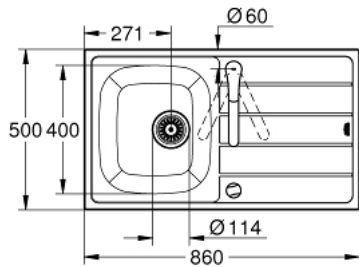

31 565 SD1 EUROSART KITCHEN SINK AND TAP BUNDLE

PRODUCT DESCRIPTION

- Colour: stainless steel
- consisting of:
 - K200 stainless steel sink with drainer (31 552 SD1)
 - mounting type: top mount
 - material thickness: 0.6 mm (± 0.1 mm)
 - Eurosmart single lever sink mixer (33 281 003)
 - low spout
 - single hole installation
 - GROHE LongLife finish
 - GROHE SilkMove 35 mm ceramic cartridge
 - with integrated temperature limiter
 - adjustable flow rate limiter
 - swivel cast spout
 - swivel area 140°
 - Protected Water Ways no contact of water with lead or nickel inside the tap
 - Easy Release Aerator for tool free replacement
 - flexible connection hoses
 - outer radius: R6 (topmount), inner bowl radius: R100
 - GROHE FastFixation installation system
 - optional: push to open excenter (40 986 SD0)
 - amount of fasteners included (top mount): 14

31 565 SD1 EUROSART KITCHEN SINK AND TAP BUNDLE

SPARE PARTS

- 1: Plug (Spare part-nr. 42588SD1)
- 2: Turning handle (Spare part-nr. 42587SD0)
- 3: Cover element (Spare part-nr. 42620SD0)
- 4: Siphon (Spare part-nr. 42617000)