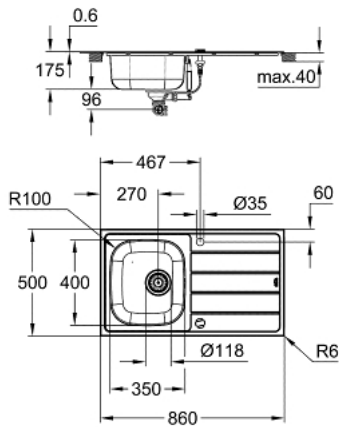

31 562 SD1 BAU KITCHEN SINK AND TAP BUNDLE

PRODUCT DESCRIPTION

- Colour: stainless steel
- consisting of:
 - K200 stainless steel sink with drainer (31 552 SD1)
 - mounting type: top mount
 - Bau Edge single lever sink mixer (31 367 001)
 - high spout
 - single hole installation
 - GROHE LongLife finish
 - GROHE SmoothControl 28 mm ceramic cartridge
 - Protected Water Ways no contact of water with lead or nickel inside the tap
 - mousseur
 - swivel tubular spout, swivel area 360°
 - flexible connection hoses
 - outer radius: R6 (topmount), inner bowl radius: R100
 - GROHE FastFixation installation system
 - accessories included: automatic waste fitting with rotary handle, waste kit, basket strainer waste, mounting set
 - optional: push to open excenter (40 986 SD0)
 - amount of fasteners included (top mount): 14

31 562 SD1 BAU KITCHEN SINK AND TAP BUNDLE

SPARE PARTS

- 1: Plug (Spare part-nr. 42588SD1)
- 2: Turning handle (Spare part-nr. 42587SD0)
- 3: Cover element (Spare part-nr. 42620SD0)
- 4: Siphon (Spare part-nr. 42617000)