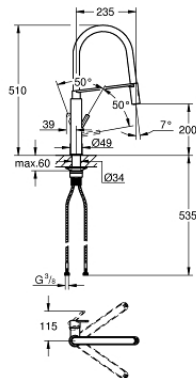

## 31 489 000 FEEL SINGLE-LEVER SINK MIXER 1/2"

### PRODUCT DESCRIPTION

- Colour: chrome
- single hole installation
- GROHE LongLife finish
- GROHE SilkMove 28 mm ceramic cartridge
- with integrated temperature limiter
- professional spray
- with flexible, hygienic GROHFlexx kitchen Santoprene hose
- diverter: laminar spray/SpeedClean shower jet
- automatic return to laminar spray
- MagneticDocking integrated magnet for seamless docking of the spray head
- swivel spout
- swivel area 360°
- protected against backflow
- flexible connection hoses
- rapid installation system
- QuickMount included

### SPARE PARTS

- 1: Lever (Spare part-nr. 46966000)
- 2: Cartridge (Spare part-nr. 46963000)
- 3: Pull-Out spray (Spare part-nr. 46967000)
- 3.1: Flow straightener (Spare part-nr. 48347000)
- 4: Shower hose (Spare part-nr. 46968KK0)
- 5: Non-return valve (Spare part-nr. 08565000)
- 6: Dirt strainer (Spare part-nr. 0676800M)
- 7: Support plate (Spare part-nr. 05334000)
- 8: Mounting set (Spare part-nr. 48477000)