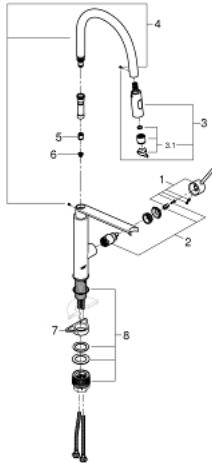

## 31 489 000 FEEL SINGLE-LEVER SINK MIXER 1/2"

### PRODUCT DESCRIPTION

- Colour: chrome
- single hole installation
- GROHE LongLife finish
- GROHE SilkMove 28 mm ceramic cartridge
- with integrated temperature limiter
- professional spray
- with flexible, hygienic GROHFlexx kitchen Santoprene hose
- diverter: laminar spray/SpeedClean shower jet
- automatic return to laminar spray
- MagneticDocking integrated magnet for seamless docking of the spray head
- swivel spout
- swivel area 360°
- protected against backflow
- flexible connection hoses
- rapid installation system
- QuickMount included

### SPARE PARTS

- 1: Lever (Spare part-nr. 46966000)
- 2: Cartridge (Spare part-nr. 46963000)
- 3: Pull-Out spray (Spare part-nr. 46967000)
- 3.1: Flow straightener (Spare part-nr. 48347000)
- 4: Shower hose (Spare part-nr. 46968KK0)
- 5: Non-return valve (Spare part-nr. 08565000)
- 6: Dirt strainer (Spare part-nr. 0676800M)
- 7: Support plate (Spare part-nr. 05334000)
- 8: Mounting set (Spare part-nr. 48477000)