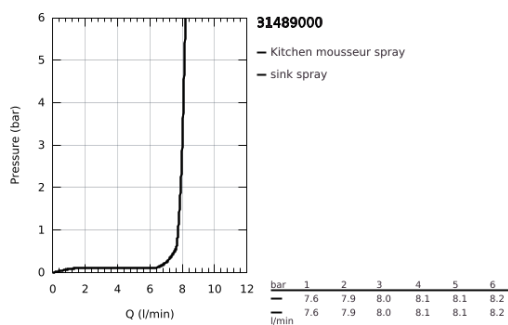

## 31 489 000 FEEL SINGLE-LEVER SINK MIXER 1/2"

### PRODUCT DESCRIPTION

- Colour: chrome
- single hole installation
- GROHE LongLife finish
- GROHE SilkMove 28 mm ceramic cartridge
- with integrated temperature limiter
- professional spray
- with flexible, hygienic GROHFlexx kitchen Santoprene hose
- diverter: laminar spray/SpeedClean shower jet
- automatic return to laminar spray
- MagneticDocking integrated magnet for seamless docking of the spray head
- swivel spout
- swivel area 360°
- protected against backflow
- flexible connection hoses
- rapid installation system
- QuickMount included