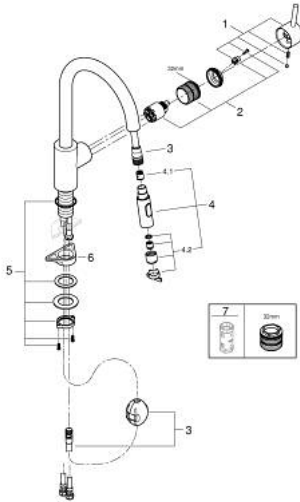

31 483 DC2 CONCEPTO SINGLE-LEVER SINK MIXER 1/2"

PRODUCT DESCRIPTION

- Colour: supersteel
- high spout
- single hole installation
- GROHE LongLife finish
- GROHE SilkMove 35 mm ceramic cartridge
- Easy Docking Function guarantees easy retraction and smooth docking back to the starting position
- Protected Water Ways no contact of water with lead or nickel inside the tap
- Pull-Out spout for greater flexibility
- Dual Spray - switch between laminar spray and SpeedClean shower jet using diverter
- adjustable flow rate limiter
- swivel tubular spout, swivel area 360°
- protected against backflow
- flexible connection hoses
- metal fixation set
- maximum flow rate (at 3 bar): 9.5 l/min

31 483 DC2 **CONCETTO SINGLE-LEVER SINK MIXER 1/2"**

SPARE PARTS

- 1: Lever (Spare part-nr. 46754DC0)
 - 2: Cartridge (Spare part-nr. 46374000)
 - 3: Hose for sink mixer with pull-out dual spray or mousseur (Spare part-nr. 48293000)
 - 4: Pull-Out spray (Spare part-nr. 48416DC0)
 - 4.1: Non-return valve (Spare part-nr. 08565000)
 - 4.2: Flow straightener (Spare part-nr. 48347000)
 - 5: Shank fastening assembly (Spare part-nr. 48384000)
 - 6: Support plate (Spare part-nr. 05334000)
 - 7: Socket Spanner (Spare part-nr. 19332000)*
- * Optional accessories