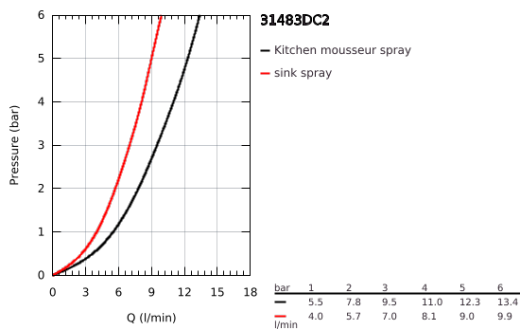

31 483 DC2 CONCEPTO SINGLE-LEVER SINK MIXER 1/2"

PRODUCT DESCRIPTION

- Colour: supersteel
- high spout
- single hole installation
- GROHE LongLife finish
- GROHE SilkMove 35 mm ceramic cartridge
- Easy Docking Function guarantees easy retraction and smooth docking back to the starting position
- Protected Water Ways no contact of water with lead or nickel inside the tap
- Pull-Out spout for greater flexibility
- Dual Spray - switch between laminar spray and SpeedClean shower jet using diverter
- adjustable flow rate limiter
- swivel tubular spout, swivel area 360°
- protected against backflow
- flexible connection hoses
- metal fixation set
- maximum flow rate (at 3 bar): 9.5 l/min

31 483 DC2 **CONCETTO SINGLE-LEVER SINK MIXER 1/2"**

SPARE PARTS

- 1: Lever (Spare part-nr. 46754DC0)
 - 2: Cartridge (Spare part-nr. 46374000)
 - 3: Hose for sink mixer with pull-out dual spray or mousseur (Spare part-nr. 48293000)
 - 4: Pull-Out spray (Spare part-nr. 48416DC0)
 - 4.1: Non-return valve (Spare part-nr. 08565000)
 - 4.2: Flow straightener (Spare part-nr. 48347000)
 - 5: Shank fastening assembly (Spare part-nr. 48384000)
 - 6: Support plate (Spare part-nr. 05334000)
 - 7: Socket Spanner (Spare part-nr. 19332000)*
- * Optional accessories