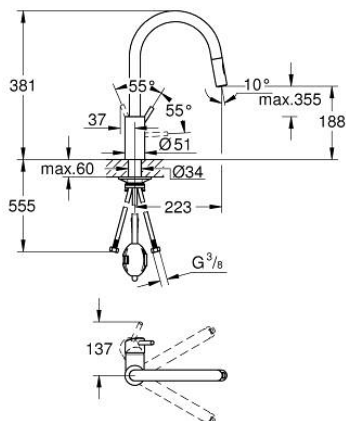

31 483 DC2 CONCEPTO SINGLE-LEVER SINK MIXER 1/2"

PRODUCT DESCRIPTION

- Colour: supersteel
- high spout
- single hole installation
- GROHE LongLife finish
- GROHE SilkMove 35 mm ceramic cartridge
- Easy Docking Function guarantees easy retraction and smooth docking back to the starting position
- Protected Water Ways no contact of water with lead or nickel inside the tap
- Pull-Out spout for greater flexibility
- Dual Spray - switch between laminar spray and SpeedClean shower jet using diverter
- adjustable flow rate limiter
- swivel tubular spout, swivel area 360°
- protected against backflow
- flexible connection hoses
- metal fixation set
- maximum flow rate (at 3 bar): 9.5 l/min

31 483 DC2 **CONCETTO SINGLE-LEVER SINK MIXER 1/2"**

SPARE PARTS

- 1: Lever (Spare part-nr. 46754DC0)
 - 2: Cartridge (Spare part-nr. 46374000)
 - 3: Hose for sink mixer with pull-out dual spray or mousseur (Spare part-nr. 48293000)
 - 4: Pull-Out spray (Spare part-nr. 48416DC0)
 - 4.1: Non-return valve (Spare part-nr. 08565000)
 - 4.2: Flow straightener (Spare part-nr. 48347000)
 - 5: Shank fastening assembly (Spare part-nr. 48384000)
 - 6: Support plate (Spare part-nr. 05334000)
 - 7: Socket Spanner (Spare part-nr. 19332000)*
- * Optional accessories