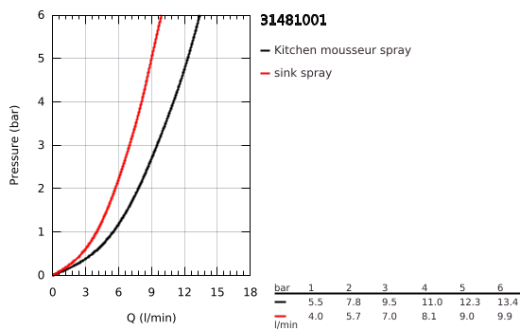

31 481 001 EUROCOSMO SINGLE-LEVER SINK MIXER 1/2"

PRODUCT DESCRIPTION

- Colour: chrome
- high spout
- single hole installation
- GROHE LongLife finish
- GROHE SilkMove 35 mm ceramic cartridge
- Easy Docking Function guarantees easy retraction and smooth docking back to the starting position
- Protected Water Ways no contact of water with lead or nickel inside the tap
- Pull-Out spout for greater flexibility
- Dual Spray - switch between laminar spray and SpeedClean shower jet using diverter
- GROHE EcoJoy - less water, perfect flow
- adjustable flow rate limiter
- swivel tubular spout, swivel area 360°
- protected against backflow
- flexible connection hoses
- metal fixation set
- maximum flow rate (at 3 bar): 9 l/min

31 481 001 **EUROCOSMO SINGLE-LEVER SINK MIXER 1/2"**

SPARE PARTS

- 1: Lever (Spare part-nr. 46683000)
 - 2: Cartridge (Spare part-nr. 46374000)
 - 3: Hose for sink mixer with pull-out dual spray or mousseur (Spare part-nr. 48293000)
 - 4: Pull-Out spray (Spare part-nr. 48416000)
 - 4.1: Non-return valve (Spare part-nr. 08565000)
 - 4.2: Flow straightener (Spare part-nr. 48347000)
 - 5: Shank fastening assembly (Spare part-nr. 48384000)
 - 6: Support plate (Spare part-nr. 05334000)
 - 7: Socket Spanner (Spare part-nr. 19332000)*
- * Optional accessories