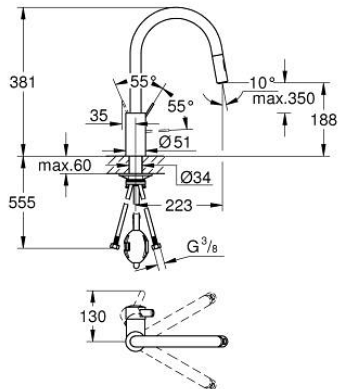

31 481 001 EUROCOSMO SINGLE-LEVER SINK MIXER 1/2"

PRODUCT DESCRIPTION

- Colour: chrome
- high spout
- single hole installation
- GROHE LongLife finish
- GROHE SilkMove 35 mm ceramic cartridge
- Easy Docking Function guarantees easy retraction and smooth docking back to the starting position
- Protected Water Ways no contact of water with lead or nickel inside the tap
- Pull-Out spout for greater flexibility
- Dual Spray - switch between laminar spray and SpeedClean shower jet using diverter
- GROHE EcoJoy - less water, perfect flow
- adjustable flow rate limiter
- swivel tubular spout, swivel area 360°
- protected against backflow
- flexible connection hoses
- metal fixation set
- maximum flow rate (at 3 bar): 9 l/min

31 481 001 **EUROCOSMO SINGLE-LEVER SINK MIXER 1/2"**

SPARE PARTS

- 1: Lever (Spare part-nr. 46683000)
 - 2: Cartridge (Spare part-nr. 46374000)
 - 3: Hose for sink mixer with pull-out dual spray or mousseur (Spare part-nr. 48293000)
 - 4: Pull-Out spray (Spare part-nr. 48416000)
 - 4.1: Non-return valve (Spare part-nr. 08565000)
 - 4.2: Flow straightener (Spare part-nr. 48347000)
 - 5: Shank fastening assembly (Spare part-nr. 48384000)
 - 6: Support plate (Spare part-nr. 05334000)
 - 7: Socket Spanner (Spare part-nr. 19332000)*
- * Optional accessories