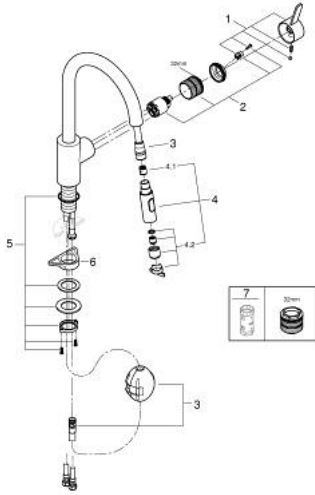

31 481 001 EUROCOSMO SINGLE-LEVER SINK MIXER 1/2"

PRODUCT DESCRIPTION

- Colour: chrome
- high spout
- single hole installation
- GROHE LongLife finish
- GROHE SilkMove 35 mm ceramic cartridge
- Easy Docking Function guarantees easy retraction and smooth docking back to the starting position
- Protected Water Ways no contact of water with lead or nickel inside the tap
- Pull-Out spout for greater flexibility
- Dual Spray - switch between laminar spray and SpeedClean shower jet using diverter
- GROHE EcoJoy - less water, perfect flow
- adjustable flow rate limiter
- swivel tubular spout, swivel area 360°
- protected against backflow
- flexible connection hoses
- metal fixation set
- maximum flow rate (at 3 bar): 9 l/min

31 481 001 **EUROCOSMO SINGLE-LEVER SINK MIXER 1/2"**

SPARE PARTS

- 1: Lever (Spare part-nr. 46683000)
 - 2: Cartridge (Spare part-nr. 46374000)
 - 3: Hose for sink mixer with pull-out dual spray or mousseur (Spare part-nr. 48293000)
 - 4: Pull-Out spray (Spare part-nr. 48416000)
 - 4.1: Non-return valve (Spare part-nr. 08565000)
 - 4.2: Flow straightener (Spare part-nr. 48347000)
 - 5: Shank fastening assembly (Spare part-nr. 48384000)
 - 6: Support plate (Spare part-nr. 05334000)
 - 7: Socket Spanner (Spare part-nr. 19332000)*
- * Optional accessories