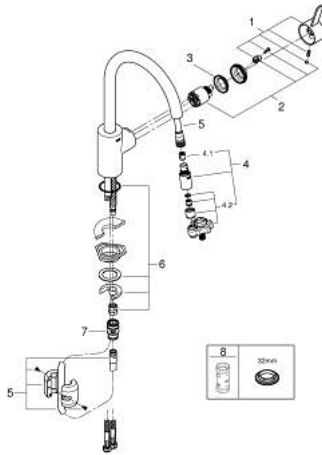

31 481 000 EUROCOSMO SINGLE-LEVER SINK MIXER 1/2"

PRODUCT DESCRIPTION

- Colour: chrome
- high spout
- single hole installation
- GROHE LongLife finish
- GROHE SilkMove 35 mm ceramic cartridge
- Pull-Out spout for greater flexibility
- Easy Docking Function guarantees easy retraction and smooth docking back to the starting position
- flow strainer
- laminar spray
- diverter: laminar spray/SpeedClean shower jet
- automatic return to laminar spray
- adjustable flow rate limiter
- swivel tubular spout, swivel area 360°
- protected against backflow
- flexible connection hoses
- rapid installation system

31 481 000 **EUROCOSMO SINGLE-LEVER SINK MIXER 1/2"**

SPARE PARTS

- 1: Lever (Spare part-nr. 46683000)
 - 2: Cartridge (Spare part-nr. 46374000)
 - 3: Screw coupling (Spare part-nr. 46460000)
 - 4: Pull-Out spray (Spare part-nr. 46857000)
 - 5: Hose for sink mixer with pull-out dual spray or mousseur (Spare part-nr. 48293000)
 - 6: Shank mounting kit (Spare part-nr. 46346000)
 - 7: Quick coupling (Spare part-nr. 46338000)
 - 8: Socket Spanner (Spare part-nr. 19332000)*
- * Optional accessories