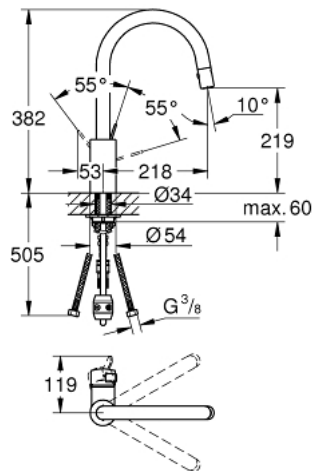

31 481 000 EUROCOSMO SINGLE-LEVER SINK MIXER 1/2"

PRODUCT DESCRIPTION

- Colour: chrome
- high spout
- single hole installation
- GROHE LongLife finish
- GROHE SilkMove 35 mm ceramic cartridge
- Pull-Out spout for greater flexibility
- Easy Docking Function guarantees easy retraction and smooth docking back to the starting position
- flow strainer
- laminar spray
- diverter: laminar spray/SpeedClean shower jet
- automatic return to laminar spray
- adjustable flow rate limiter
- swivel tubular spout, swivel area 360°
- protected against backflow
- flexible connection hoses
- rapid installation system

31 481 000 **EUROCOSMO SINGLE-LEVER SINK MIXER 1/2"**

SPARE PARTS

- 1: Lever (Spare part-nr. 46683000)
 - 2: Cartridge (Spare part-nr. 46374000)
 - 3: Screw coupling (Spare part-nr. 46460000)
 - 4: Pull-Out spray (Spare part-nr. 46857000)
 - 5: Hose for sink mixer with pull-out dual spray or mousseur (Spare part-nr. 48293000)
 - 6: Shank mounting kit (Spare part-nr. 46346000)
 - 7: Quick coupling (Spare part-nr. 46338000)
 - 8: Socket Spanner (Spare part-nr. 19332000)*
- * Optional accessories