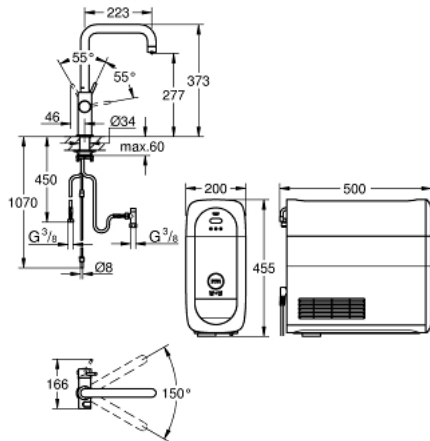

31 456 DC0 GROHE BLUE HOME U-SPOUT STARTER KIT

PRODUCT DESCRIPTION

- Colour: supersteel
- consisting of:
 - GROHE Blue Home single-lever sink mixer with filter function
 - single hole installation
 - U spout
 - push buttons for 3 types of filtered and chilled table water
 - still, medium, sparkling
 - GROHE LongLife finish
 - GROHE SilkMove 28 mm ceramic cartridge
 - swivel tubular spout, swivel area 150°
 - separate inner water ways for filtered and non-filtered water
 - flexible connection hoses
 - GROHE Blue Home cooler
 - delivers 3 liters of chilled water per hour
 - 180 Watt cooling unit, 230 V, 50 Hz
 - type of protection IP 21
 - CE approved
 - requires ventilation holes in the bottom of the kitchen cabinet
 - adjustable for GROHE Blue filter S-Size, GROHE Blue activated carbon filter and GROHE Blue magnesium + zinc filter
 - GROHE Blue filter S-Size and filter head with flexible water hardness adjustment for regions with water hardness of more than 9° dKH
 - for regions with water hardness below 9° dKH please order activated carbon filter 40 547 001
 - GROHE Blue 425 g CO2 bottle