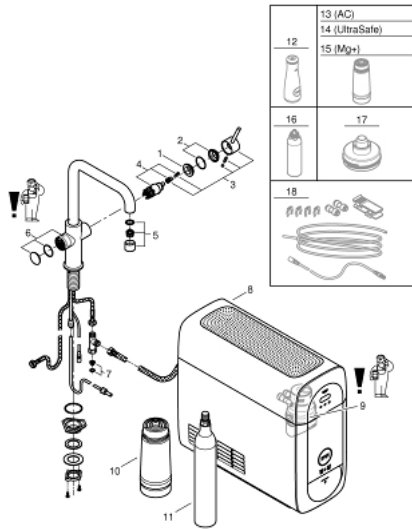

31 456 DC0 GROHE BLUE HOME U-SPOUT STARTER KIT

SPARE PARTS

- 1: Fitting ring (Spare part-nr. 07419000)
 - 2: Cap (Spare part-nr. 46581DC0)
 - 3: Lever (Spare part-nr. 46957DC0)
 - 4: Cartridge (Spare part-nr. 46580000)
 - 5: Flow control (Spare part-nr. 48343DC0)
 - 6: Operating unit (Spare part-nr. 46958DC0)
 - 7: Dirt strainer (Spare part-nr. 47576000)
 - 8: Cooler (Spare part-nr. 40711000)
 - 9: Filter head (Spare part-nr. 48344000)
 - 10: Filter S-Size (Spare part-nr. 40404001)
 - 11: Starter kit 425 g CO₂ bottles (4 pieces) (Spare part-nr. 40422000)
 - 12: Glass carafe (Spare part-nr. 40405000)*
 - 13: Activated carbon filter (Spare part-nr. 40547001)*
 - 14: Magnesium+ filter (Spare part-nr. 40691001)*
 - 15: Cleaning cartridge (Spare part-nr. 40434001)*
 - 16: cleaning cartridge adapter (Spare part-nr. 40694000)*
 - 17: Extension set (Spare part-nr. 40843000)*
- * Optional accessories