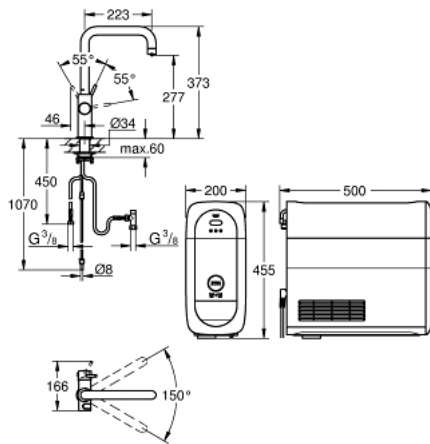

31 456 000 GROHE BLUE HOME U-SPOUT STARTER KIT

PRODUCT DESCRIPTION

- Colour: chrome
- consisting of:
 - GROHE Blue Home single-lever sink mixer with filter function
 - single hole installation
 - U spout
 - push buttons for 3 types of filtered and chilled table water
 - still, medium, sparkling
 - GROHE LongLife finish
 - GROHE SilkMove 28 mm ceramic cartridge
 - swivel tubular spout, swivel area 150°
 - separate inner water ways for filtered and non-filtered water
 - flexible connection hoses
 - GROHE Blue Home cooler
 - delivers 3 liters of chilled water per hour
 - 180 Watt cooling unit, 230 V, 50 Hz
 - type of protection IP 21
 - CE approved
 - requires ventilation holes in the bottom of the kitchen cabinet
 - adjustable for GROHE Blue filter S-Size, GROHE Blue activated carbon filter and GROHE Blue magnesium + zinc filter
 - GROHE Blue filter S-Size and filter head with flexible water hardness adjustment for regions with water hardness of more than 9° dKH
 - for regions with water hardness below 9° dKH please order activated carbon filter 40 547 001
 - GROHE Blue 425 g CO2 bottle