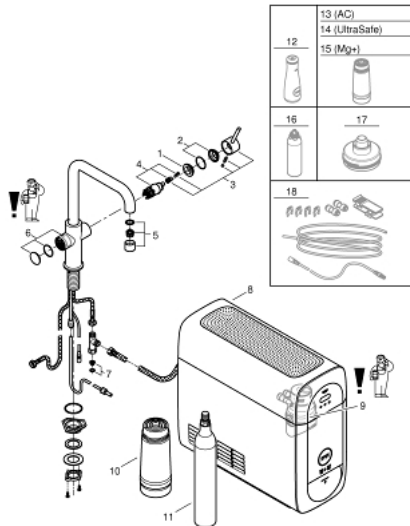

31 456 000 GROHE BLUE HOME U-SPOUT STARTER KIT

SPARE PARTS

1. 1: Fitting ring (Spare part-nr. 07419000)
   - 2: Cap (Spare part-nr. 46581000)
   - 3: Lever (Spare part-nr. 46957000)
   - 4: Cartridge (Spare part-nr. 46580000)
   - 5: Mousseur GROHE Blue U and C spout (Spare part-nr. 48343000)
   - 6: Operating unit (Spare part-nr. 46958000)
   - 7: Dirt strainer (Spare part-nr. 47576000)
   - 8: Cooler (Spare part-nr. 40711000)
   - 9: Filter head (Spare part-nr. 48344000)
   - 10: Filter S-Size (Spare part-nr. 40404001)
   - 11: Starter kit 425 g CO₂ bottles (4 pieces) (Spare part-nr. 40422000)
   - 12: Glass carafe (Spare part-nr. 40405000)*
   - 13: Activated carbon filter (Spare part-nr. 40547001)*
   - 14: Magnesium+ filter (Spare part-nr. 40691001)*
   - 15: Cleaning cartridge (Spare part-nr. 40434001)*
   - 16: cleaning cartridge adapter (Spare part-nr. 40694000)*
   - 17: Extension set (Spare part-nr. 40843000)*
2. Optional accessories