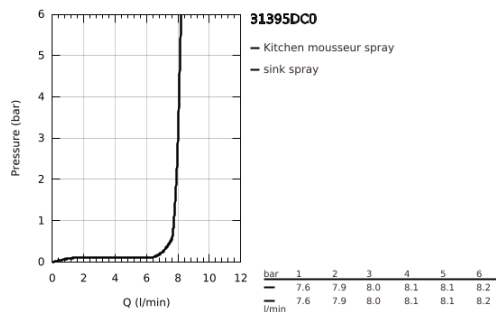

## 31 395 DC0 EUROCUBE SINGLE-LEVER SINK MIXER 1/2"

### PRODUCT DESCRIPTION

- Colour: supersteel
- single hole installation
- GROHE SilkMove 28 mm ceramic cartridge
- GROHE LongLife finish
- professional spray
- Dual Spray - switch between mousseur and SpeedClean shower jet using diverter
- automatic return to laminar spray
- metal spray
- swivel spout
- swivel area 140°
- 360° maneuverable spring arm
- protected against backflow
- flexible connection hoses
- rapid installation system
- maximum flow rate (at 3 bar): 8 l/min