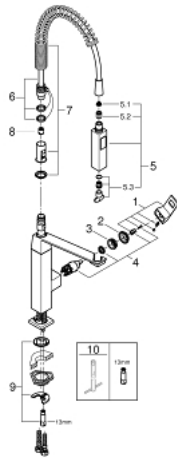

## 31 395 DC0 EUROCUBE SINGLE-LEVER SINK MIXER 1/2"

### PRODUCT DESCRIPTION

- Colour: supersteel
- single hole installation
- GROHE SilkMove 28 mm ceramic cartridge
- GROHE LongLife finish
- professional spray
- Dual Spray - switch between mousseur and SpeedClean shower jet using diverter
- automatic return to laminar spray
- metal spray
- swivel spout
- swivel area 140°
- 360° maneuverable spring arm
- protected against backflow
- flexible connection hoses
- rapid installation system
- maximum flow rate (at 3 bar): 8 l/min

### SPARE PARTS

- 1: Lever (Spare part-nr. 46788DC0)
- 2: Cap (Spare part-nr. 46581DC0)
- 3: Fitting ring (Spare part-nr. 07419000)
- 4: Cartridge (Spare part-nr. 46580000)
- 5: Pull-Out spray (Spare part-nr. 46924DC0)
- 5.1: Dirt strainer (Spare part-nr. 0676800M)
- 5.2: Non-return valve (Spare part-nr. 08565000)
- 5.3: Mousseur set (Spare part-nr. 13937000)
- 6: Shower hose (Spare part-nr. 46871DC0)
- 7: Spring (Spare part-nr. 46873SD0)
- 8: Non-return valve (Spare part-nr. 08567000)
- 9: Shank mounting kit (Spare part-nr. 46671000)
- 10: Mounting wrench (Spare part-nr. 19017000)\*