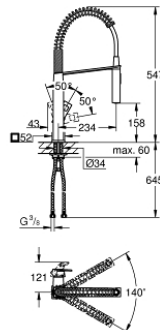

## 31 395 DC0 EUROCUBE SINGLE-LEVER SINK MIXER 1/2"

### PRODUCT DESCRIPTION

- Colour: supersteel
- single hole installation
- GROHE SilkMove 28 mm ceramic cartridge
- GROHE LongLife finish
- professional spray
- Dual Spray - switch between mousseur and SpeedClean shower jet using diverter
- automatic return to laminar spray
- metal spray
- swivel spout
- swivel area 140°
- 360° maneuverable spring arm
- protected against backflow
- flexible connection hoses
- rapid installation system
- maximum flow rate (at 3 bar): 8 l/min

### SPARE PARTS

- 1: Lever (Spare part-nr. 46788DC0)
- 2: Cap (Spare part-nr. 46581DC0)
- 3: Fitting ring (Spare part-nr. 07419000)
- 4: Cartridge (Spare part-nr. 46580000)
- 5: Pull-Out spray (Spare part-nr. 46924DC0)
- 5.1: Dirt strainer (Spare part-nr. 0676800M)
- 5.2: Non-return valve (Spare part-nr. 08565000)
- 5.3: Mousseur set (Spare part-nr. 13937000)
- 6: Shower hose (Spare part-nr. 46871DC0)
- 7: Spring (Spare part-nr. 46873SD0)
- 8: Non-return valve (Spare part-nr. 08567000)
- 9: Shank mounting kit (Spare part-nr. 46671000)
- 10: Mounting wrench (Spare part-nr. 19017000)\*