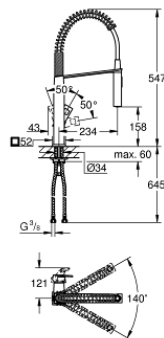

31 395 000 EUROCUBE SINGLE-LEVER SINK MIXER 1/2"

PRODUCT DESCRIPTION

- Colour: chrome
- single hole installation
- GROHE LongLife finish
- GROHE SilkMove 28 mm ceramic cartridge
- professional spray
- Dual Spray - switch between mousseur and SpeedClean shower jet using diverter
- automatic return to laminar spray
- metal spray
- swivel spout
- swivel area 140°
- 360° maneuverable spring arm
- protected against backflow
- flexible connection hoses
- rapid installation system
- maximum flow rate (at 3 bar): 8 l/min

31 395 000 EUROCUBE SINGLE-LEVER SINK MIXER 1/2"

SPARE PARTS

- 1: Lever (Spare part-nr. 46788000)
- 2: Cap (Spare part-nr. 46581000)
- 3: Fitting ring (Spare part-nr. 07419000)
- 4: Cartridge (Spare part-nr. 46580000)
- 5: Pull-Out spray (Spare part-nr. 46924000)
- 5.1: Dirt strainer (Spare part-nr. 0676800M)
- 5.2: Non-return valve (Spare part-nr. 08565000)
- 5.3: Mousseur set (Spare part-nr. 13937000)
- 6: Shower hose (Spare part-nr. 46871000)
- 7: Spring (Spare part-nr. 46873SD0)
- 8: Non-return valve (Spare part-nr. 08567000)
- 9: Shank mounting kit (Spare part-nr. 46671000)
- 10: Mounting wrench (Spare part-nr. 19017000)*