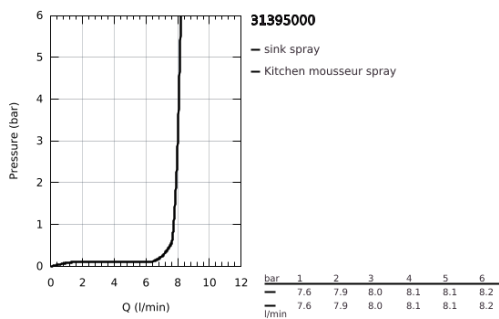

31 395 000 EUROCUBE SINGLE-LEVER SINK MIXER 1/2"

PRODUCT DESCRIPTION

- Colour: chrome
- single hole installation
- GROHE LongLife finish
- GROHE SilkMove 28 mm ceramic cartridge
- professional spray
- Dual Spray - switch between mousseur and SpeedClean shower jet using diverter
- automatic return to laminar spray
- metal spray
- swivel spout
- swivel area 140°
- 360° maneuverable spring arm
- protected against backflow
- flexible connection hoses
- rapid installation system
- maximum flow rate (at 3 bar): 8 l/min

31 395 000 EUROCUBE SINGLE-LEVER SINK MIXER 1/2"

SPARE PARTS

- 1: Lever (Spare part-nr. 46788000)
- 2: Cap (Spare part-nr. 46581000)
- 3: Fitting ring (Spare part-nr. 07419000)
- 4: Cartridge (Spare part-nr. 46580000)
- 5: Pull-Out spray (Spare part-nr. 46924000)
- 5.1: Dirt strainer (Spare part-nr. 0676800M)
- 5.2: Non-return valve (Spare part-nr. 08565000)
- 5.3: Mousseur set (Spare part-nr. 13937000)
- 6: Shower hose (Spare part-nr. 46871000)
- 7: Spring (Spare part-nr. 46873SD0)
- 8: Non-return valve (Spare part-nr. 08567000)
- 9: Shank mounting kit (Spare part-nr. 46671000)
- 10: Mounting wrench (Spare part-nr. 19017000)*