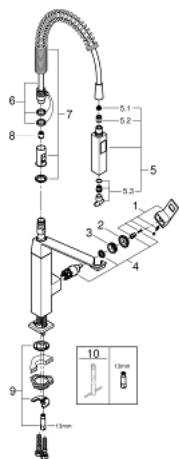

31 395 000 EUROCUBE SINGLE-LEVER SINK MIXER 1/2"

PRODUCT DESCRIPTION

- Colour: chrome
- single hole installation
- GROHE LongLife finish
- GROHE SilkMove 28 mm ceramic cartridge
- professional spray
- Dual Spray - switch between mousseur and SpeedClean shower jet using diverter
- automatic return to laminar spray
- metal spray
- swivel spout
- swivel area 140°
- 360° maneuverable spring arm
- protected against backflow
- flexible connection hoses
- rapid installation system
- maximum flow rate (at 3 bar): 8 l/min

31 395 000 EUROCUBE SINGLE-LEVER SINK MIXER 1/2"

SPARE PARTS

- 1: Lever (Spare part-nr. 46788000)
- 2: Cap (Spare part-nr. 46581000)
- 3: Fitting ring (Spare part-nr. 07419000)
- 4: Cartridge (Spare part-nr. 46580000)
- 5: Pull-Out spray (Spare part-nr. 46924000)
- 5.1: Dirt strainer (Spare part-nr. 0676800M)
- 5.2: Non-return valve (Spare part-nr. 08565000)
- 5.3: Mousseur set (Spare part-nr. 13937000)
- 6: Shower hose (Spare part-nr. 46871000)
- 7: Spring (Spare part-nr. 46873SD0)
- 8: Non-return valve (Spare part-nr. 08567000)
- 9: Shank mounting kit (Spare part-nr. 46671000)
- 10: Mounting wrench (Spare part-nr. 19017000)*