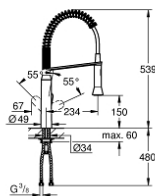

31 379 DC0 K7 SINGLE-LEVER SINK MIXER 1/2"

PRODUCT DESCRIPTION

- Colour: supersteel
- single hole installation
- GROHE LongLife finish
- GROHE SilkMove 35 mm ceramic cartridge
- professional spray
- Dual Spray - switch between mousseur and SpeedClean shower jet using diverter
- automatic return to mousseur
- metal spray
- adjustable flow rate limiter
- swivel spout
- swivel area 140°
- 360° maneuverable spring arm
- protected against backflow
- flexible connection hoses
- rapid installation system
- maximum flow rate (at 3 bar): 14.5 l/min
- minimum pressure 1.0 bar

31 379 DC0 K7 SINGLE-LEVER SINK MIXER 1/2"

SPARE PARTS

- 1: Lever (Spare part-nr. 46729DC0)
 - 2: Cap (Spare part-nr. 46116DC0)
 - 3: Screw coupling (Spare part-nr. 46460000)
 - 4: Cartridge (Spare part-nr. 46374000)
 - 5: Pull-Out spray (Spare part-nr. 46731DC0)
 - 5.1: Non-return valve (Spare part-nr. 08565000)
 - 5.2: Mousseur (Spare part-nr. 46711000)
 - 6: Shower hose (Spare part-nr. 46871DC0)
 - 7: Spring (Spare part-nr. 46873SD0)
 - 8: Holder pull out spray (Spare part-nr. 46734DC0)
 - 9: Shank mounting kit (Spare part-nr. 46671000)
 - 10: Socket Spanner (Spare part-nr. 19332000)*
 - 11: Mounting wrench (Spare part-nr. 19017000)*
- * Optional accessories