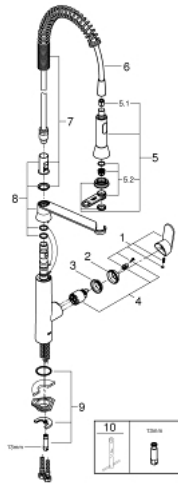

31 379 DC0 K7 SINGLE-LEVER SINK MIXER 1/2"

PRODUCT DESCRIPTION

- Colour: supersteel
- single hole installation
- GROHE LongLife finish
- GROHE SilkMove 35 mm ceramic cartridge
- professional spray
- Dual Spray - switch between mousseur and SpeedClean shower jet using diverter
- automatic return to mousseur
- metal spray
- adjustable flow rate limiter
- swivel spout
- swivel area 140°
- 360° maneuverable spring arm
- protected against backflow
- flexible connection hoses
- rapid installation system
- maximum flow rate (at 3 bar): 14.5 l/min
- minimum pressure 1.0 bar

31 379 DC0 K7 SINGLE-LEVER SINK MIXER 1/2"

SPARE PARTS

- 1: Lever (Spare part-nr. 46729DC0)
 - 2: Cap (Spare part-nr. 46116DC0)
 - 3: Screw coupling (Spare part-nr. 46460000)
 - 4: Cartridge (Spare part-nr. 46374000)
 - 5: Pull-Out spray (Spare part-nr. 46731DC0)
 - 5.1: Non-return valve (Spare part-nr. 08565000)
 - 5.2: Mousseur (Spare part-nr. 46711000)
 - 6: Shower hose (Spare part-nr. 46871DC0)
 - 7: Spring (Spare part-nr. 46873SD0)
 - 8: Holder pull out spray (Spare part-nr. 46734DC0)
 - 9: Shank mounting kit (Spare part-nr. 46671000)
 - 10: Socket Spanner (Spare part-nr. 19332000)*
 - 11: Mounting wrench (Spare part-nr. 19017000)*
- * Optional accessories