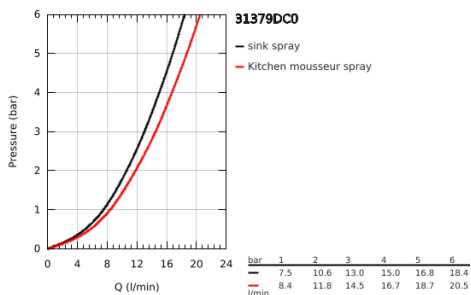

31 379 DC0 K7 SINGLE-LEVER SINK MIXER 1/2"

PRODUCT DESCRIPTION

- Colour: supersteel
- single hole installation
- GROHE LongLife finish
- GROHE SilkMove 35 mm ceramic cartridge
- professional spray
- Dual Spray - switch between mousseur and SpeedClean shower jet using diverter
- automatic return to mousseur
- metal spray
- adjustable flow rate limiter
- swivel spout
- swivel area 140°
- 360° maneuverable spring arm
- protected against backflow
- flexible connection hoses
- rapid installation system
- maximum flow rate (at 3 bar): 14.5 l/min
- minimum pressure 1.0 bar

31 379 DC0 K7 SINGLE-LEVER SINK MIXER 1/2"

SPARE PARTS

- 1: Lever (Spare part-nr. 46729DC0)
 - 2: Cap (Spare part-nr. 46116DC0)
 - 3: Screw coupling (Spare part-nr. 46460000)
 - 4: Cartridge (Spare part-nr. 46374000)
 - 5: Pull-Out spray (Spare part-nr. 46731DC0)
 - 5.1: Non-return valve (Spare part-nr. 08565000)
 - 5.2: Mousseur (Spare part-nr. 46711000)
 - 6: Shower hose (Spare part-nr. 46871DC0)
 - 7: Spring (Spare part-nr. 46873SD0)
 - 8: Holder pull out spray (Spare part-nr. 46734DC0)
 - 9: Shank mounting kit (Spare part-nr. 46671000)
 - 10: Socket Spanner (Spare part-nr. 19332000)*
 - 11: Mounting wrench (Spare part-nr. 19017000)*
- * Optional accessories