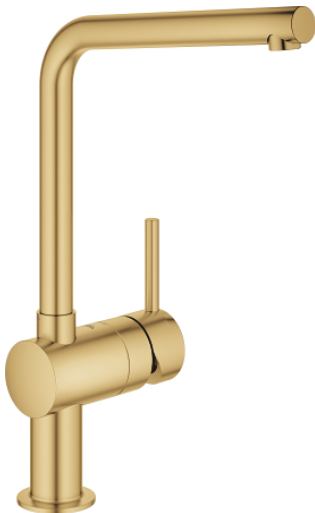

31 375 GN0 MINTA SINGLE-LEVER SINK MIXER 1/2"

PRODUCT DESCRIPTION

- Colour: brushed cool sunrise
- L-spout
- single hole installation
- GROHE LongLife finish
- GROHE SilkMove 46 mm ceramic cartridge
- adjustable flow rate limiter
- swivel tubular spout
- swivel range 0°/150°/360°
- flexible connection hoses
- protected against backflow
- rapid installation system
- maximum flow rate (at 3 bar): 11.5 l/min
- minimum pressure 1.0 bar