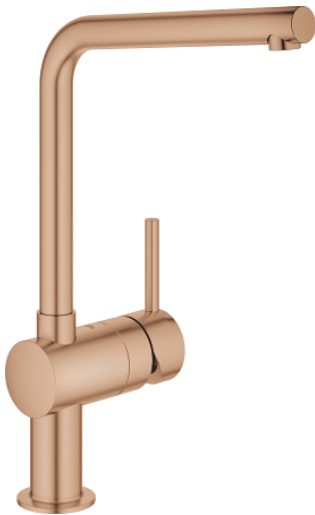

### 31 375 DL0 MINTA SINGLE-LEVER SINK MIXER 1/2"

**PRODUCT DESCRIPTION**

- Colour: brushed warm sunset
- L-spout
- single hole installation
- GROHE LongLife finish
- GROHE SilkMove 46 mm ceramic cartridge
- adjustable flow rate limiter
- swivel tubular spout
- swivel range 0°/150°/360°
- flexible connection hoses
- protected against backflow
- rapid installation system
- maximum flow rate (at 3 bar): 11.5 l/min
- minimum pressure 1.0 bar