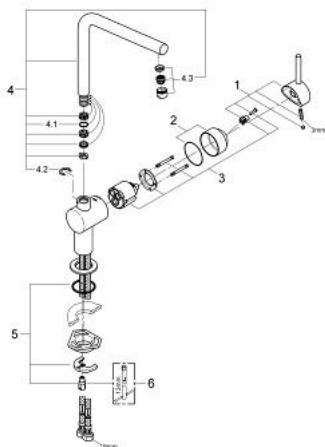

### 31 375 AL0 MINTA SINGLE-LEVER SINK MIXER 1/2"

**PRODUCT DESCRIPTION**

- Colour: brushed hard graphite
- L-spout
- single hole installation
- GROHE LongLife finish
- GROHE SilkMove 46 mm ceramic cartridge
- adjustable flow rate limiter
- swivel tubular spout
- swivel range 0°/150°/360°
- flexible connection hoses
- protected against backflow
- rapid installation system
- maximum flow rate (at 3 bar): 11.5 l/min
- minimum pressure 1.0 bar

## 31 375 AL0 MINTA SINGLE-LEVER SINK MIXER 1/2"

### SPARE PARTS

- 1: Lever (Spare part-nr. 46015AL0)
  - 2: Cap (Spare part-nr. 46025AL0)
  - 3: Cartridge (Spare part-nr. 46048000)
  - 4: Outlet (Spare part-nr. 13348AL0)
  - 4.1: Sealing washer (Spare part-nr. 0128500M)
  - 4.2: Safety ring (Spare part-nr. 0485300M)
  - 4.3: Mousseur (Spare part-nr. 64186AL0)
  - 5: Shank mounting kit (Spare part-nr. 46249000)
  - 6: Mounting wrench (Spare part-nr. 19017000)\*
- \* Optional accessories