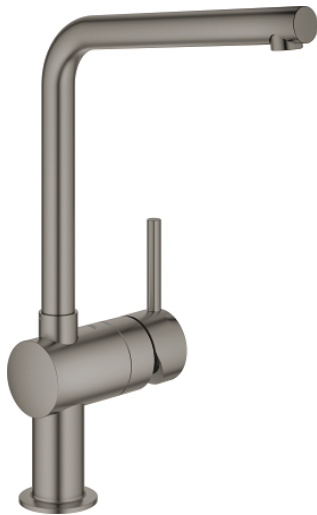

### 31 375 AL0 MINTA SINGLE-LEVER SINK MIXER 1/2"

**PRODUCT DESCRIPTION**

- Colour: brushed hard graphite
- L-spout
- single hole installation
- GROHE LongLife finish
- GROHE SilkMove 46 mm ceramic cartridge
- adjustable flow rate limiter
- swivel tubular spout
- swivel range 0°/150°/360°
- flexible connection hoses
- protected against backflow
- rapid installation system
- maximum flow rate (at 3 bar): 11.5 l/min
- minimum pressure 1.0 bar

## 31 375 AL0 MINTA SINGLE-LEVER SINK MIXER 1/2"

### SPARE PARTS

- 1: Lever (Spare part-nr. 46015AL0)
  - 2: Cap (Spare part-nr. 46025AL0)
  - 3: Cartridge (Spare part-nr. 46048000)
  - 4: Outlet (Spare part-nr. 13348AL0)
  - 4.1: Sealing washer (Spare part-nr. 0128500M)
  - 4.2: Safety ring (Spare part-nr. 0485300M)
  - 4.3: Mousseur (Spare part-nr. 64186AL0)
  - 5: Shank mounting kit (Spare part-nr. 46249000)
  - 6: Mounting wrench (Spare part-nr. 19017000)\*
- \* Optional accessories