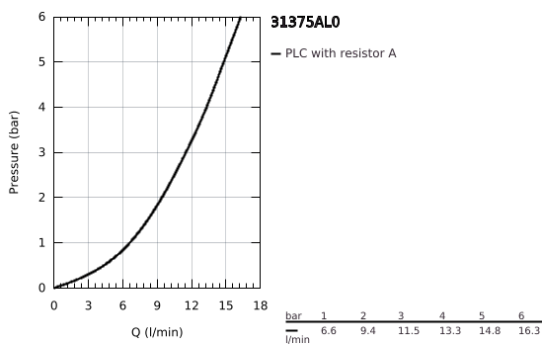

### 31 375 AL0 MINTA SINGLE-LEVER SINK MIXER 1/2"

**PRODUCT DESCRIPTION**

- Colour: brushed hard graphite
- L-spout
- single hole installation
- GROHE LongLife finish
- GROHE SilkMove 46 mm ceramic cartridge
- adjustable flow rate limiter
- swivel tubular spout
- swivel range 0°/150°/360°
- flexible connection hoses
- protected against backflow
- rapid installation system
- maximum flow rate (at 3 bar): 11.5 l/min
- minimum pressure 1.0 bar

## 31 375 AL0 MINTA SINGLE-LEVER SINK MIXER 1/2"