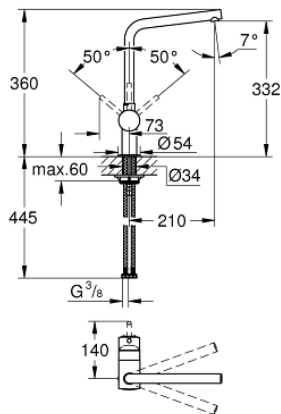

### 31 375 AL0 MINTA SINGLE-LEVER SINK MIXER 1/2"

**PRODUCT DESCRIPTION**

- Colour: brushed hard graphite
- L-spout
- single hole installation
- GROHE LongLife finish
- GROHE SilkMove 46 mm ceramic cartridge
- adjustable flow rate limiter
- swivel tubular spout
- swivel range 0°/150°/360°
- flexible connection hoses
- protected against backflow
- rapid installation system
- maximum flow rate (at 3 bar): 11.5 l/min
- minimum pressure 1.0 bar

## 31 375 AL0 MINTA SINGLE-LEVER SINK MIXER 1/2"

### SPARE PARTS

- 1: Lever (Spare part-nr. 46015AL0)
  - 2: Cap (Spare part-nr. 46025AL0)
  - 3: Cartridge (Spare part-nr. 46048000)
  - 4: Outlet (Spare part-nr. 13348AL0)
  - 4.1: Sealing washer (Spare part-nr. 0128500M)
  - 4.2: Safety ring (Spare part-nr. 0485300M)
  - 4.3: Mousseur (Spare part-nr. 64186AL0)
  - 5: Shank mounting kit (Spare part-nr. 46249000)
  - 6: Mounting wrench (Spare part-nr. 19017000)\*
- \* Optional accessories