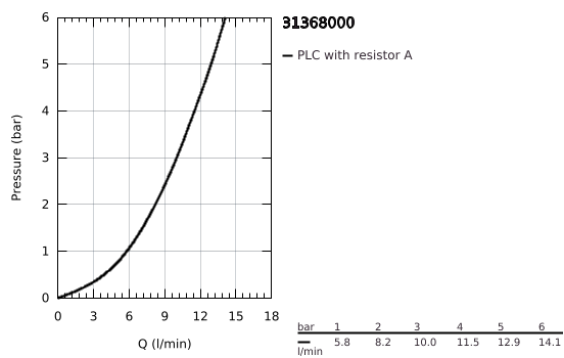

31 368 000 BAULOOP SINGLE-LEVER SINK MIXER 1/2"

PRODUCT DESCRIPTION

- Colour: chrome
- high spout
- single hole installation
- GROHE LongLife finish
- GROHE SmoothControl 28 mm ceramic cartridge
- spout with mousseur
- swivel tubular spout, swivel area 360°
- flexible connection hoses
- rapid installation system
- maximum flow rate (at 3 bar): 10 l/min
- minimum pressure 1.0 bar

31 368 000 BAULoop SINGLE-LEVER SINK MIXER 1/2"

SPARE PARTS

- 1: Lever (Spare part-nr. 46779000)
 - 2: Cartridge (Spare part-nr. 46580000)
 - 3: Mousseur (Spare part-nr. 13928000)
 - 4: Shank mounting kit (Spare part-nr. 46249000)
 - 5: Fitting ring (Spare part-nr. 46715000)
 - 6: Cap (Spare part-nr. 46581000)
 - 7: Mounting wrench (Spare part-nr. 19017000)*
- * Optional accessories