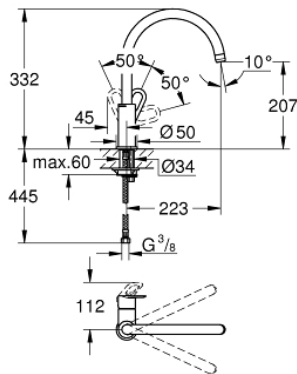

31 368 000 BAULOOP SINGLE-LEVER SINK MIXER 1/2"

PRODUCT DESCRIPTION

- Colour: chrome
- high spout
- single hole installation
- GROHE LongLife finish
- GROHE SmoothControl 28 mm ceramic cartridge
- spout with mousseur
- swivel tubular spout, swivel area 360°
- flexible connection hoses
- rapid installation system
- maximum flow rate (at 3 bar): 10 l/min
- minimum pressure 1.0 bar

31 368 000 BAULoop SINGLE-LEVER SINK MIXER 1/2"

SPARE PARTS

- 1: Lever (Spare part-nr. 46779000)
 - 2: Cartridge (Spare part-nr. 46580000)
 - 3: Mousseur (Spare part-nr. 13928000)
 - 4: Shank mounting kit (Spare part-nr. 46249000)
 - 5: Fitting ring (Spare part-nr. 46715000)
 - 6: Cap (Spare part-nr. 46581000)
 - 7: Mounting wrench (Spare part-nr. 19017000)*
- * Optional accessories