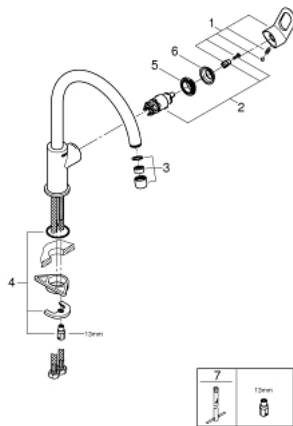

31 368 000 BAULOOP SINGLE-LEVER SINK MIXER 1/2"

PRODUCT DESCRIPTION

- Colour: chrome
- high spout
- single hole installation
- GROHE LongLife finish
- GROHE SmoothControl 28 mm ceramic cartridge
- spout with mousseur
- swivel tubular spout, swivel area 360°
- flexible connection hoses
- rapid installation system
- maximum flow rate (at 3 bar): 10 l/min
- minimum pressure 1.0 bar

31 368 000 BAULoop SINGLE-LEVER SINK MIXER 1/2"

SPARE PARTS

- 1: Lever (Spare part-nr. 46779000)
 - 2: Cartridge (Spare part-nr. 46580000)
 - 3: Mousseur (Spare part-nr. 13928000)
 - 4: Shank mounting kit (Spare part-nr. 46249000)
 - 5: Fitting ring (Spare part-nr. 46715000)
 - 6: Cap (Spare part-nr. 46581000)
 - 7: Mounting wrench (Spare part-nr. 19017000)*
- * Optional accessories