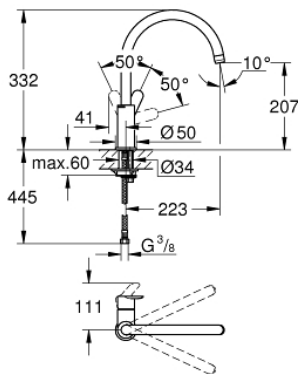

31 367 000 **BAUEDGE SINGLE-LEVER SINK MIXER 1/2"**

**PRODUCT DESCRIPTION**

- Colour: chrome
- high spout
- single hole installation
- GROHE LongLife finish
- GROHE SmoothControl 28 mm ceramic cartridge
- spout with mousseur
- swivel tubular spout, swivel area 360°
- flexible connection hoses
- rapid installation system
- maximum flow rate (at 3 bar): 10 l/min
- minimum pressure 1.0 bar

## 31 367 000 BAUEDGE SINGLE-LEVER SINK MIXER 1/2"

### SPARE PARTS

- 1: Lever (Spare part-nr. 46812000)
  - 2: Cartridge (Spare part-nr. 46580000)
  - 3: Mousseur (Spare part-nr. 13928000)
  - 4: Shank mounting kit (Spare part-nr. 46249000)
  - 5: Fitting ring (Spare part-nr. 46715000)
  - 6: Cap (Spare part-nr. 46581000)
  - 7: Mounting wrench (Spare part-nr. 19017000)\*
- \* Optional accessories