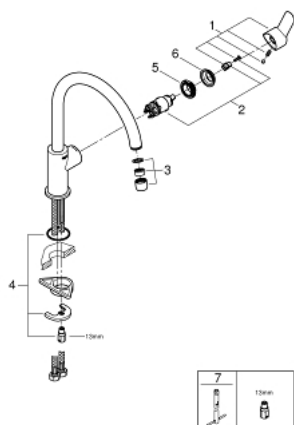

31 367 000 **BAUEDGE SINGLE-LEVER SINK MIXER 1/2"**

**PRODUCT DESCRIPTION**

- Colour: chrome
- high spout
- single hole installation
- GROHE LongLife finish
- GROHE SmoothControl 28 mm ceramic cartridge
- spout with mousseur
- swivel tubular spout, swivel area 360°
- flexible connection hoses
- rapid installation system
- maximum flow rate (at 3 bar): 10 l/min
- minimum pressure 1.0 bar

## 31 367 000 BAUEDGE SINGLE-LEVER SINK MIXER 1/2"

### SPARE PARTS

- 1: Lever (Spare part-nr. 46812000)
  - 2: Cartridge (Spare part-nr. 46580000)
  - 3: Mousseur (Spare part-nr. 13928000)
  - 4: Shank mounting kit (Spare part-nr. 46249000)
  - 5: Fitting ring (Spare part-nr. 46715000)
  - 6: Cap (Spare part-nr. 46581000)
  - 7: Mounting wrench (Spare part-nr. 19017000)\*
- \* Optional accessories