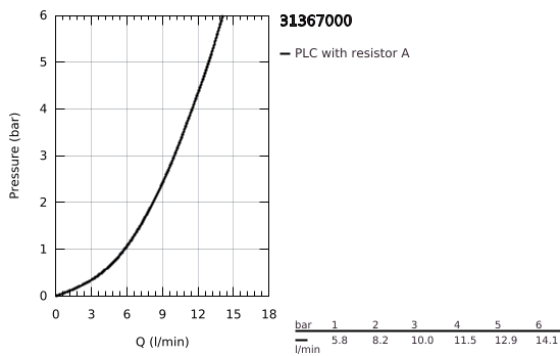

31 367 000 **BAUEDGE SINGLE-LEVER SINK MIXER 1/2"**

**PRODUCT DESCRIPTION**

- Colour: chrome
- high spout
- single hole installation
- GROHE LongLife finish
- GROHE SmoothControl 28 mm ceramic cartridge
- spout with mousseur
- swivel tubular spout, swivel area 360°
- flexible connection hoses
- rapid installation system
- maximum flow rate (at 3 bar): 10 l/min
- minimum pressure 1.0 bar

## 31 367 000 BAUEDGE SINGLE-LEVER SINK MIXER 1/2"