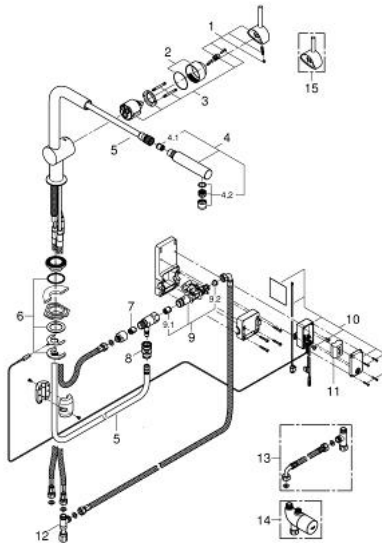

31 360 DC0 MINTA TOUCH ELECTRONIC SINGLE-LEVER SINK MIXER 1/2"

PRODUCT DESCRIPTION

- Colour: supersteel
- single hole installation
- Touch: activation of cold water via skin contact
- battery supply 6 V lithium-battery, type CR-P2
- CE approved
- indication of battery status by different impulses
- safety shutdown circuit
- solenoid valve
- safety stop after 60 sec.(factory set)
- type of protection IP 44
- GROHE SilkMove 46 mm ceramic cartridge
- GROHE LongLife finish
- L-spout
- adjustable flow rate limiter
- swivel tubular spout, swivel area 360°
- Pull-Out spout for greater flexibility
- mousseur spray
- automatic returning
- integrated non-return valve
- flexible connection hoses
- rapid installation system
- protected against backflow
- (optional)
- upgrade for Touch function with mixed water:
- Grotherm Micro 34 023 000
- connection set 47 533 000
- minimum pressure 1.0 bar

31 360 DC0 MINTA TOUCH ELECTRONIC SINGLE-LEVER SINK MIXER 1/2"

SPARE PARTS

- 1: Lever (Spare part-nr. 46015DC0)
- 2: Cap (Spare part-nr. 46025DC0)
- 3: Cartridge (Spare part-nr. 46048000)
- 4: Pull-Out spray (Spare part-nr. 46858DC0)
- 4.1: Non-return valve (Spare part-nr. 08565000)
- 4.2: Mousseur (Spare part-nr. 13967DC0)
- 5: Shower hose (Spare part-nr. 46881000)
- 6: Shank mounting kit (Spare part-nr. 46345000)
- 7: Non-return valve (Spare part-nr. 08565000)
- 8: Quick coupling (Spare part-nr. 46338000)
- 9: Solenoid valve (Spare part-nr. 48213000)
- 9.1: Non-return valve (Spare part-nr. 08565000)
- 9.2: Dirt strainer (Spare part-nr. 42395000)
- 10: Control unit (Spare part-nr. 48214000)
- 11: Battery (Spare part-nr. 42886000)
- 12: T-Connection (Spare part-nr. 41007000)
- 13: Connection set (Spare part-nr. 47533000)*
- 14: Safety Mixer (Spare part-nr. 34487000)*
- 15: Lever (Spare part-nr. 40684DC0)*