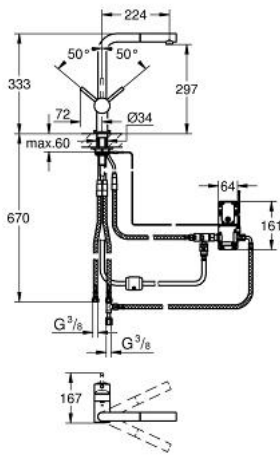

31 360 DC0 MINTA TOUCH ELECTRONIC SINGLE-LEVER SINK MIXER 1/2"

PRODUCT DESCRIPTION

- Colour: supersteel
- single hole installation
- Touch: activation of cold water via skin contact
- battery supply 6 V lithium-battery, type CR-P2
- CE approved
- indication of battery status by different impulses
- safety shutdown circuit
- solenoid valve
- safety stop after 60 sec.(factory set)
- type of protection IP 44
- GROHE SilkMove 46 mm ceramic cartridge
- GROHE LongLife finish
- L-spout
- adjustable flow rate limiter
- swivel tubular spout, swivel area 360°
- Pull-Out spout for greater flexibility
- mousseur spray
- automatic returning
- integrated non-return valve
- flexible connection hoses
- rapid installation system
- protected against backflow
- (optional)
- upgrade for Touch function with mixed water:
- Grotherm Micro 34 023 000
- connection set 47 533 000
- minimum pressure 1.0 bar

31 360 DC0 MINTA TOUCH ELECTRONIC SINGLE-LEVER SINK MIXER 1/2"

SPARE PARTS

- 1: Lever (Spare part-nr. 46015DC0)
- 2: Cap (Spare part-nr. 46025DC0)
- 3: Cartridge (Spare part-nr. 46048000)
- 4: Pull-Out spray (Spare part-nr. 46858DC0)
- 4.1: Non-return valve (Spare part-nr. 08565000)
- 4.2: Mousseur (Spare part-nr. 13967DC0)
- 5: Shower hose (Spare part-nr. 46881000)
- 6: Shank mounting kit (Spare part-nr. 46345000)
- 7: Non-return valve (Spare part-nr. 08565000)
- 8: Quick coupling (Spare part-nr. 46338000)
- 9: Solenoid valve (Spare part-nr. 48213000)
- 9.1: Non-return valve (Spare part-nr. 08565000)
- 9.2: Dirt strainer (Spare part-nr. 42395000)
- 10: Control unit (Spare part-nr. 48214000)
- 11: Battery (Spare part-nr. 42886000)
- 12: T-Connection (Spare part-nr. 41007000)
- 13: Connection set (Spare part-nr. 47533000)*
- 14: Safety Mixer (Spare part-nr. 34487000)*
- 15: Lever (Spare part-nr. 40684DC0)*