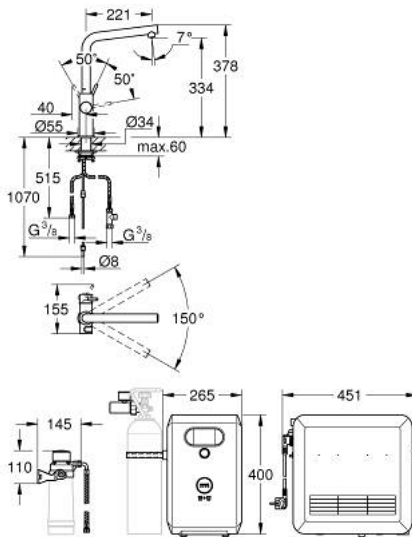

### PRODUCT DESCRIPTION (1/2)

- Colour: supersteel
- consisting of:
  - GROHE Blue single-lever sink mixer with filter function
  - single hole installation
  - L-spout
  - push buttons for 3 types of filtered and chilled table water
  - still, medium, sparkling
  - GROHE LongLife finish
  - GROHE SilkMove 28 mm ceramic cartridge
  - swivel tubular spout, swivel area 150°
  - separate inner water ways for filtered and non-filtered water
  - flexible connection hoses
  - GROHE Blue Professional cooler
  - delivers 12 liters of chilled water per hour
  - colour display with push and turn control
  - 270 Watt cooling unit, 230 V, 50 Hz
  - sound level in standby 46 dB(A)
  - type of protection IP 21
  - CE approved
  - requires ventilation holes in the bottom of the kitchen cabinet
  - software set-up, monitoring of filter and CO<sub>2</sub> capacity via GROHE Watersystems app
  - push notifications at low filter resp. CO<sub>2</sub> capacity
  - with Bluetooth\* and Wi-Fi interface for wireless data communication
  - for Apple\*\* and Android devices
  - Bluetooth range (max. 10 m) varies depending on used materials and walls between transmitter and receiver
  - cleaning cartridge adapter, for use with GROHE Blue cleaning cartridge 40 434 001
  - filter head with flexible water hardness adjustment
  - CO<sub>2</sub> pressure indicator
  - GROHE Blue filter, CO<sub>2</sub> bottle and cleaning cartridge are not included and have to be ordered separately