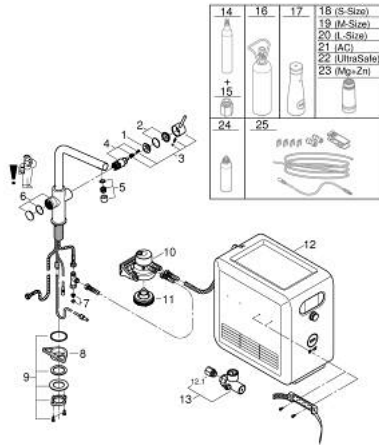

31 347 DC3 GROHE BLUE PROFESSIONAL L-SPOUT KIT

SPARE PARTS

- 1: Fitting ring (Spare part-nr. 07419000)
- 2: Cap (Spare part-nr. 46581DC0)
- 3: Lever (Spare part-nr. 46957DC0)
- 4: Cartridge (Spare part-nr. 46580000)
- 5: Mousseur GROHE Blue L spout (Spare part-nr. 48194DC0)
- 6: Operating unit (Spare part-nr. 46958DC0)
- 7: Dirt strainer (Spare part-nr. 47576000)
- 8: Support plate (Spare part-nr. 05334000)
- 9: Shank fastening assembly (Spare part-nr. 48384000)
- 10: Filter head (Spare part-nr. 64508001)
- 11: cleaning cartridge adapter (Spare part-nr. 40694000)
- 12: Chiller and carbonizer (Spare part-nr. 40554002)
- 13: Pressure indicator (Spare part-nr. 46717000)
- 13.1: CO₂ adapter (Spare part-nr. 40962000)
- 14: Starter kit 425 g CO₂ bottles (4 pieces) (Spare part-nr. 40422000)*
- 15: CO₂ adapter (Spare part-nr. 40962000)*
- 16: Starter kit 2 kg CO₂ bottle (Spare part-nr. 40423000)*
- 17: Glass carafe with lid set

(Spare part-nr. 40405001)*

- 18: Filter S-Size (Spare part-nr. 40404001)*
- 19: Filter M-Size (Spare part-nr. 40430001)*
- 20: Filter L-Size (Spare part-nr. 40412001)*
- 21: Activated carbon filter (Spare part-nr. 40547001)*
- 22: UltraSafe filter (Spare part-nr. 40575002)*
- 23: Magnesium + Zinc filter (Spare part-nr. 40691002)*
- 24: Cleaning cartridge (Spare part-nr. 40434001)*
- 25: Extension set (Spare part-nr. 40843000)*

* Optional accessories