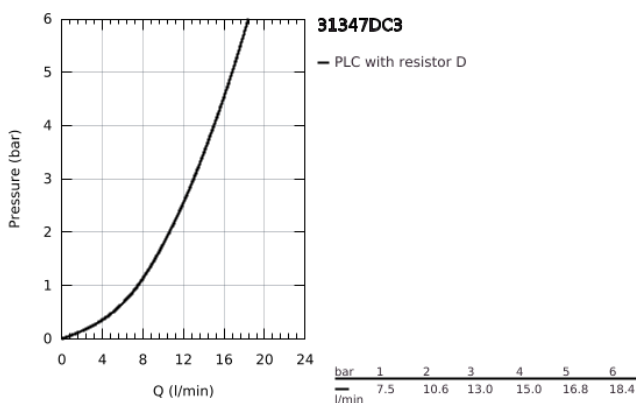

### PRODUCT DESCRIPTION (1/2)

- Colour: supersteel
- consisting of:
  - GROHE Blue single-lever sink mixer with filter function
  - single hole installation
  - L-spout
  - push buttons for 3 types of filtered and chilled table water
  - still, medium, sparkling
  - GROHE LongLife finish
  - GROHE SilkMove 28 mm ceramic cartridge
  - swivel tubular spout, swivel area 150°
  - separate inner water ways for filtered and non-filtered water
  - flexible connection hoses
  - GROHE Blue Professional cooler
  - delivers 12 liters of chilled water per hour
  - colour display with push and turn control
  - 270 Watt cooling unit, 230 V, 50 Hz
  - sound level in standby 46 dB(A)
  - type of protection IP 21
  - CE approved
  - requires ventilation holes in the bottom of the kitchen cabinet
  - software set-up, monitoring of filter and CO<sub>2</sub> capacity via GROHE Watersystems app
  - push notifications at low filter resp. CO<sub>2</sub> capacity
  - with Bluetooth\* and Wi-Fi interface for wireless data communication
  - for Apple\*\* and Android devices
  - Bluetooth range (max. 10 m) varies depending on used materials and walls between transmitter and receiver
  - cleaning cartridge adapter, for use with GROHE Blue cleaning cartridge 40 434 001
  - filter head with flexible water hardness adjustment
  - CO<sub>2</sub> pressure indicator
  - GROHE Blue filter, CO<sub>2</sub> bottle and cleaning cartridge are not included and have to be ordered separately