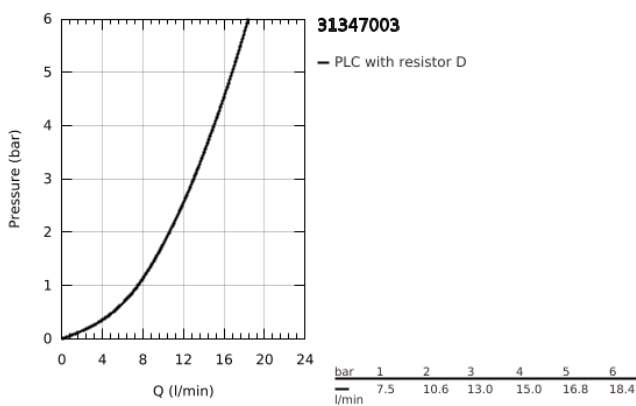

## 31 347 003 GROHE BLUE PROFESSIONAL L-SPOUT KIT

### PRODUCT DESCRIPTION (1/2)

- Colour: chrome
- consisting of:
  - GROHE Blue single-lever sink mixer with filter function
  - single hole installation
  - L-spout
  - push buttons for 3 types of filtered and chilled table water
  - still, medium, sparkling
  - GROHE LongLife finish
  - GROHE SilkMove 28 mm ceramic cartridge
  - swivel tubular spout, swivel area 150°
  - separate inner water ways for filtered and non-filtered water
  - flexible connection hoses
  - GROHE Blue Professional cooler
  - delivers 12 liters of chilled sparkling water per hour
  - colour display with push and turn control
  - 270 Watt cooling unit, 230 V, 50 Hz
  - sound level in standby 46 dB(A)
  - type of protection IP 21
  - CE approved
  - requires ventilation holes in the bottom of the kitchen cabinet
  - software set-up, monitoring of filter and CO<sub>2</sub> capacity via GROHE Watersystems app
  - push notifications at low filter resp. CO<sub>2</sub> capacity
  - with Bluetooth\* and Wi-Fi interface for wireless data communication
  - for Apple\*\* and Android devices
  - Bluetooth range (max. 10 m) varies depending on used materials and walls between transmitter and receiver
  - cleaning cartridge adapter, for use with GROHE Blue cleaning cartridge 40 434 001
  - CO<sub>2</sub> pressure indicator
  - filter head with flexible water hardness adjustment
  - GROHE Blue filter, CO<sub>2</sub> bottle and cleaning cartridge are not included and have to be ordered separately