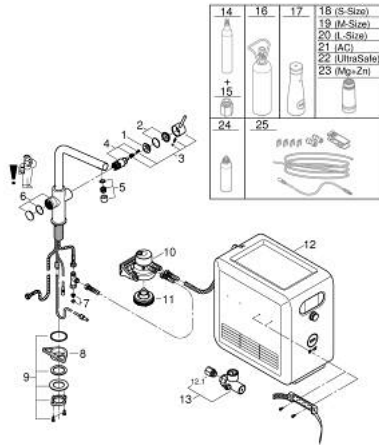

31 347 003 GROHE BLUE PROFESSIONAL L-SPOUT KIT

SPARE PARTS

- 1: Fitting ring (Spare part-nr. 07419000)
- 2: Cap (Spare part-nr. 46581000)
- 3: Lever (Spare part-nr. 46957000)
- 4: Cartridge (Spare part-nr. 46580000)
- 5: Mousseur GROHE Blue L spout (Spare part-nr. 48194000)
- 6: Operating unit (Spare part-nr. 46958000)
- 7: Dirt strainer (Spare part-nr. 47576000)
- 8: Support plate (Spare part-nr. 05334000)
- 9: Shank fastening assembly (Spare part-nr. 48384000)
- 10: Filter head (Spare part-nr. 64508001)
- 11: cleaning cartridge adapter (Spare part-nr. 40694000)
- 12: Chiller and carbonizer (Spare part-nr. 40554002)
- 13: Pressure indicator (Spare part-nr. 46717000)
- 13.1: CO₂ adapter (Spare part-nr. 40962000)
- 14: Starter kit 425 g CO₂ bottles (4 pieces) (Spare part-nr. 40422000)*
- 15: CO₂ adapter (Spare part-nr. 40962000)*
- 16: Starter kit 2 kg CO₂ bottle (Spare part-nr. 40423000)*
- 17: Glass carafe with lid set

(Spare part-nr. 40405001)*

- 18: Filter S-Size (Spare part-nr. 40404001)*
- 19: Filter M-Size (Spare part-nr. 40430001)*
- 20: Filter L-Size (Spare part-nr. 40412001)*
- 21: Activated carbon filter (Spare part-nr. 40547001)*
- 22: UltraSafe filter (Spare part-nr. 40575002)*
- 23: Magnesium + Zinc filter (Spare part-nr. 40691002)*
- 24: Cleaning cartridge (Spare part-nr. 40434001)*
- 25: Extension set (Spare part-nr. 40843000)*

* Optional accessories