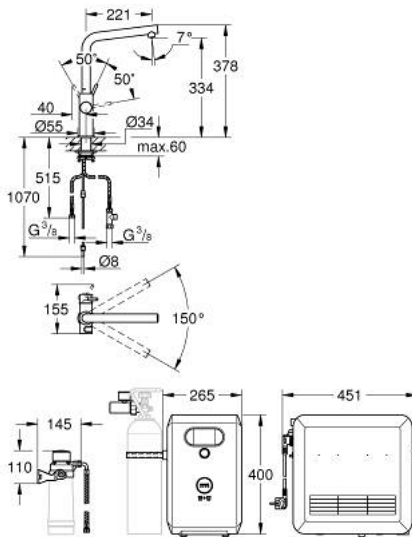

## 31 347 003 GROHE BLUE PROFESSIONAL L-SPOUT KIT