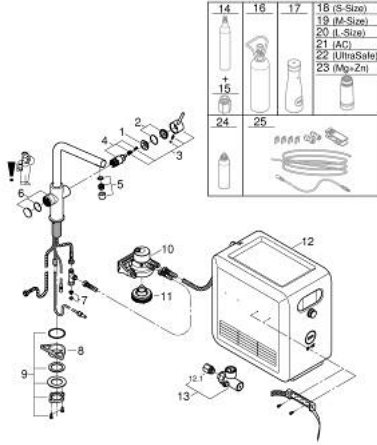

GROHE BLUE PROFESSIONAL 31 347 003 طقم صنوبر L

قطع الغيار:

1: حلقة تركيب (رقم الطلب: 07419000)

2: غطاء (رقم الطلب: 46581000)

3: مقبض (رقم الطلب: 46957000)

4: خرطوشة (رقم الطلب: 46580000)

5: Mousseur GROHE Blue L spout (رقم الطلب: 48194000)

6: وحدة تشغيل (رقم الطلب: 46958000)

7: مصفاة غبار (رقم الطلب: 47576000)

8: لوحة الدعم (رقم الطلب: 05334000)

9: تجميع مثبت ساق (رقم الطلب: 48384000)

10: رأس فلتر (رقم الطلب: 64508001)

11: مهين قلب التنظيف (رقم الطلب: 40694000)

12: مبرد وفوار (رقم الطلب: 40554002)

13: مؤشر ضغط (رقم الطلب: 46717000)

13.1: مهين (رقم الطلب: 40962000) CO₂

4 جم بغاز ثاني أكسيد الكربون (4) قطع (CO₂) (رقم الطلب: 40422000)*

14: اسطوانات طقم بدء تشغيل 25

15: مهين (رقم الطلب: 40962000) CO₂

اله البدء 2 كجم بزجاجة ثاني أكسيد كربون (رقم الطلب: 40423000) (CO₂)

16: مجموع

17: زجاج مع غطاء (رقم الطلب: 40405001)* GROHE BLUE

18: فلتر مقاس صغير (رقم الطلب: 40404001)*

19: فلتر مقاس متوسط (رقم الطلب: 40430001)*

20: فلتر مقاس كبير (رقم الطلب: 40412001)*

21: فلتر الكربون النشط (رقم الطلب: 40547001)*

22: فلتر فائق الأمان (رقم الطلب: 40575002)*

23: Magnesium + Zinc filter (رقم الطلب: 40691002)*

24: قلب تنظيف (رقم الطلب: 40434001)*

25: طقم تطوية (رقم الطلب: 40843000)*

* إكسسوارات اختيارية