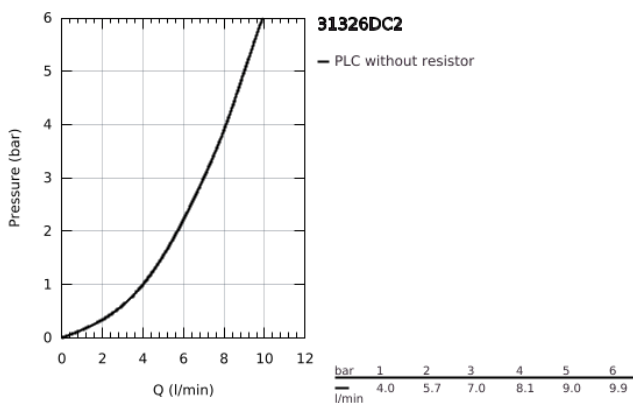

31 326 DC2 GROHE BLUE PROFESSIONAL L-SPOUT KIT WITH PULL-OUT SPOUT

PRODUCT DESCRIPTION (1/2)

- Colour: supersteel
- consisting of:
 - GROHE Blue single-lever sink mixer with filter function
 - single hole installation
 - L-spout
 - push buttons for 3 types of filtered and chilled table water
 - still, medium, sparkling
 - GROHE LongLife finish
 - GROHE SilkMove 28 mm ceramic cartridge
- Pull-Out spout for greater flexibility
- swivel tubular spout, swivel area 360°
- separate inner water ways for filtered and non-filtered water
- flexible connection hoses
- GROHE Blue Professional cooler
- delivers 12 liters of chilled sparkling water per hour
- colour display with push and turn control
- 270 Watt cooling unit, 230 V, 50 Hz
- sound level in standby 46 dB(A)
- type of protection IP 21
- CE approved
- requires ventilation holes in the bottom of the kitchen cabinet
- software set-up, monitoring of filter and CO₂ capacity via GROHE Watersystems app
- push notifications at low filter resp. CO₂ capacity
- with Bluetooth* and Wi-Fi interface for wireless data communication
- for Apple** and Android devices
- Bluetooth range (max. 10 m) varies depending on used materials and walls between transmitter and receiver
- cleaning cartridge adapter, for use with GROHE Blue cleaning cartridge 40 434 001
- CO₂ pressure indicator
- filter head with flexible water hardness adjustment