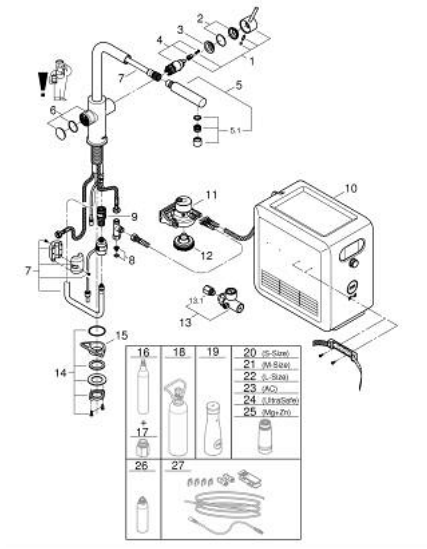

31 326 DC2 GROHE BLUE PROFESSIONAL L-SPOUT KIT WITH PULL-OUT SPOUT

SPARE PARTS

1. 1: Lever (Spare part-nr. 46957DC0)
   - 2: Cap (Spare part-nr. 46581DC0)
   - 3: Fitting ring (Spare part-nr. 07419000)
   - 4: Cartridge (Spare part-nr. 46580000)
   - 5: Pull-Out spray (Spare part-nr. 46999DC0)
   - 5.1: Mousseur GROHE Blue L spout (Spare part-nr. 48194DC0)
   - 6: Operating unit (Spare part-nr. 46958DC0)
   - 7: Hose for pull-out shower (Spare part-nr. 48378000)
   - 8: Dirt strainer (Spare part-nr. 47576000)
   - 9: Quick coupling (Spare part-nr. 46315000)
   - 10: Chiller and carbonizer (Spare part-nr. 40554002)
   - 11: Filter head (Spare part-nr. 64508001)
   - 12: cleaning cartridge adapter (Spare part-nr. 40694000)
   - 13: Pressure indicator (Spare part-nr. 46717000)
   - 13.1: CO₂ adapter (Spare part-nr. 40962000)
   - 14: Shank fastening assembly (Spare part-nr. 48384000)
   - 15: Support plate (Spare part-nr. 05334000)
   - 16: Starter kit 425 g CO₂ bottles (4 pieces) (Spare part-nr. 40422000)*
   - 17: CO₂ adapter (Spare part-nr. 40962000)*
   - 18: Starter kit 2 kg CO₂ bottle (Spare part-nr. 40423000)*
   - 19: Glass carafe with lid set
     (Spare part-nr. 40405001)*
   - 20: Filter S-Size (Spare part-nr. 40404001)*
   - 21: Filter M-Size (Spare part-nr. 40430001)*
   - 22: Filter L-Size (Spare part-nr. 40412001)*
   - 23: Activated carbon filter (Spare part-nr. 40547001)*
   - 24: UltraSafe filter (Spare part-nr. 40575002)*
   - 25: Magnesium + Zinc filter (Spare part-nr. 40691002)*
   - 26: Cleaning cartridge (Spare part-nr. 40434001)*
   - 27: Extension set (Spare part-nr. 40843000)*
2. Optional accessories