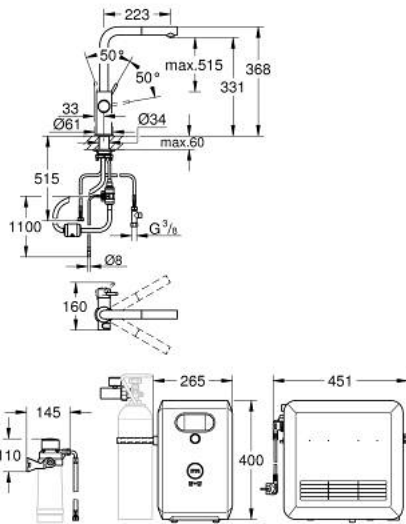

31 326 DC2 GROHE BLUE PROFESSIONAL L-SPOUT KIT WITH PULL-OUT SPOUT

PRODUCT DESCRIPTION (1/2)

- Colour: supersteel
- consisting of:
  - GROHE Blue single-lever sink mixer with filter function
  - single hole installation
  - L-spout
  - push buttons for 3 types of filtered and chilled table water
  - still, medium, sparkling
  - GROHE LongLife finish
  - GROHE SilkMove 28 mm ceramic cartridge
- Pull-Out spout for greater flexibility
- swivel tubular spout, swivel area 360°
- separate inner water ways for filtered and non-filtered water
- flexible connection hoses
- GROHE Blue Professional cooler
- delivers 12 liters of chilled sparkling water per hour
- colour display with push and turn control
- 270 Watt cooling unit, 230 V, 50 Hz
- sound level in standby 46 dB(A)
- type of protection IP 21
- CE approved
- requires ventilation holes in the bottom of the kitchen cabinet
- software set-up, monitoring of filter and CO₂ capacity via GROHE Watersystems app
- push notifications at low filter resp. CO₂ capacity
- with Bluetooth* and Wi-Fi interface for wireless data communication
- for Apple** and Android devices
- Bluetooth range (max. 10 m) varies depending on used materials and walls between transmitter and receiver
- cleaning cartridge adapter, for use with GROHE Blue cleaning cartridge 40 434 001
- CO₂ pressure indicator
- filter head with flexible water hardness adjustment