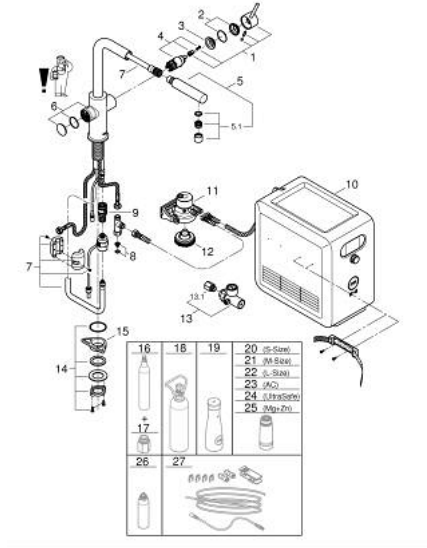

standards.*** Available for free via iTunes app or Google Play store. •

Connected product pursuant to regulation (EU) 2023/2854. Pre

contractual information at <https://eu-data-act.grohe.com/> •

31 326 DC2 GROHE BLUE PROFESSIONAL L-SPOUT KIT WITH PULL-OUT MOUSSEUR