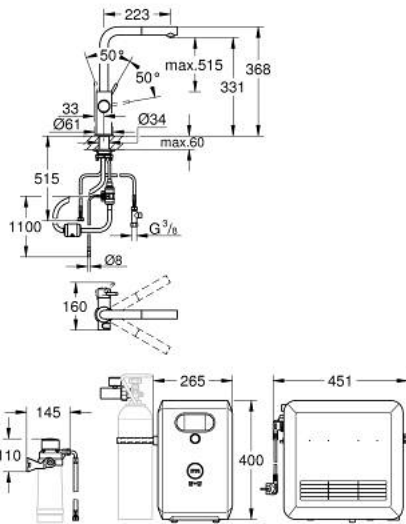

## 31 326 002 GROHE BLUE PROFESSIONAL L-SPOUT KIT WITH PULL-OUT SPOUT

### PRODUCT DESCRIPTION (1/2)

- Colour: chrome
- consisting of:
  - GROHE Blue single-lever sink mixer with filter function
  - single hole installation
  - L-spout
  - push buttons for 3 types of filtered and chilled table water
  - still, medium, sparkling
  - GROHE LongLife finish
  - GROHE SilkMove 28 mm ceramic cartridge
  - Pull-Out spout for greater flexibility
  - swivel tubular spout, swivel area 360°
  - separate inner water ways for filtered and non-filtered water
  - flexible connection hoses
  - GROHE Blue Professional cooler
  - delivers 12 liters of chilled sparkling water per hour
  - colour display with push and turn control
  - 270 Watt cooling unit, 230 V, 50 Hz
  - sound level in standby 46 dB(A)
  - type of protection IP 21
  - CE approved
  - requires ventilation holes in the bottom of the kitchen cabinet
  - software set-up, monitoring of filter and CO<sub>2</sub> capacity via GROHE Watersystems app
  - push notifications at low filter resp. CO<sub>2</sub> capacity
  - with Bluetooth\* and Wi-Fi interface for wireless data communication
  - for Apple\*\* and Android devices
  - Bluetooth range (max. 10 m) varies depending on used materials and walls between transmitter and receiver
  - cleaning cartridge adapter, for use with GROHE Blue cleaning cartridge 40 434 001
  - filter head with flexible water hardness adjustment
  - CO<sub>2</sub> pressure indicator