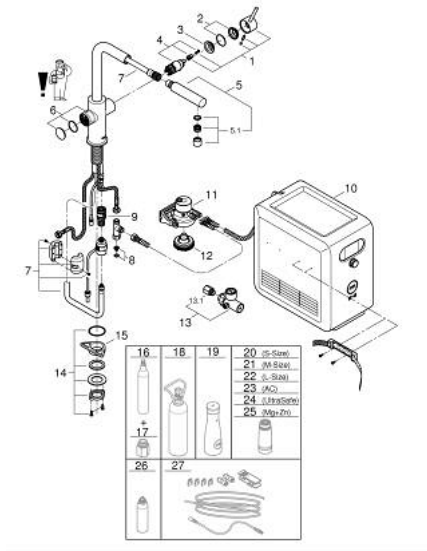

31 326 002 GROHE BLUE PROFESSIONAL L-SPOUT KIT WITH PULL-OUT SPOUT

SPARE PARTS

- 1: Lever (Spare part-nr. 46957000)
- 2: Cap (Spare part-nr. 46581000)
- 3: Fitting ring (Spare part-nr. 07419000)
- 4: Cartridge (Spare part-nr. 46580000)
- 5: Pull-Out spray (Spare part-nr. 46999000)
- 5.1: Mousseur GROHE Blue L spout (Spare part-nr. 48194000)
- 6: Operating unit (Spare part-nr. 46958000)
- 7: Hose for pull-out shower (Spare part-nr. 48378000)
- 8: Dirt strainer (Spare part-nr. 47576000)
- 9: Quick coupling (Spare part-nr. 46315000)
- 10: Chiller and carbonizer (Spare part-nr. 40554002)
- 11: Filter head (Spare part-nr. 64508001)
- 12: cleaning cartridge adapter (Spare part-nr. 40694000)
- 13: Pressure indicator (Spare part-nr. 46717000)
- 13.1: CO₂ adapter (Spare part-nr. 40962000)
- 14: Shank fastening assembly (Spare part-nr. 48384000)
- 15: Support plate (Spare part-nr. 05334000)
- 16: Starter kit 425 g CO₂ bottles (4 pieces) (Spare part-nr. 40422000)*
- 17: CO₂ adapter (Spare part-nr. 40962000)*
- 18: Starter kit 2 kg CO₂ bottle (Spare part-nr. 40423000)*
- 19: Glass carafe with lid set
  (Spare part-nr. 40405001)*
- 20: Filter S-Size (Spare part-nr. 40404001)*
- 21: Filter M-Size (Spare part-nr. 40430001)*
- 22: Filter L-Size (Spare part-nr. 40412001)*
- 23: Activated carbon filter (Spare part-nr. 40547001)*
- 24: UltraSafe filter (Spare part-nr. 40575002)*
- 25: Magnesium + Zinc filter (Spare part-nr. 40691002)*
- 26: Cleaning cartridge (Spare part-nr. 40434001)*
- 27: Extension set (Spare part-nr. 40843000)*

* Optional accessories