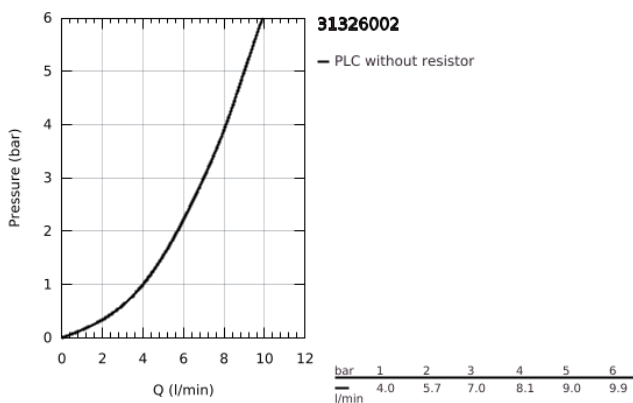

## 31 326 002 GROHE BLUE PROFESSIONAL L-SPOUT KIT WITH PULL-OUT SPOUT