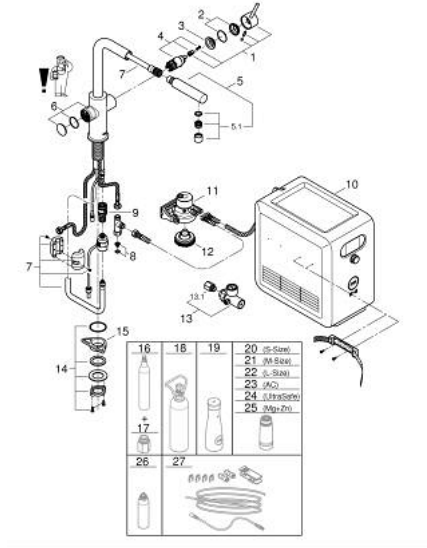

31 326 002 GROHE BLUE PROFESSIONAL L-SPOUT KIT WITH PULL-OUT MOUSSEUR

قطع الغيار:

1. 1: مقبض (46957000 رقم الطلب:-)
2. 2: غطاء (46581000 رقم الطلب:-)
3. 3: حلقة تركيب (07419000 رقم الطلب:-)
4. 4: خرطوشة (46580000 رقم الطلب:-)
5. 5: سبراي قابل للسحب (46999000 رقم الطلب:-)
- 5.1: Mousseur GROHE Blue L spout (48194000 رقم الطلب:-)
7. 6: وحدة تشغيل (46958000 رقم الطلب:-)
8. 7: خرطوم لدش قابل للسحب (48378000 رقم الطلب:-)
9. 8: مصفاة غبار (47576000 رقم الطلب:-)
10. 9: إقران سريع (46315000 رقم الطلب:-)
11. 10: مبرد وفوار (40554002 رقم الطلب:-)
12. 11: رأس فلتر (64508001 رقم الطلب:-)
13. 12: مهبي قلب التنظيف (40694000 رقم الطلب:-)
14. 13: مؤشر ضغط (46717000 رقم الطلب:-)
- 13.1: مهبي (40962000 رقم الطلب:-) CO₂
16. 14: تجميع مثبت ساق (48384000 رقم الطلب:-)
17. 15: لوحة الدعم (05334000 رقم الطلب:-)
18. 4 جم بغاز ثاني أكسيد الكربون (4) (CO₂ قطع) (40422000 رقم الطلب:-)*
19. 16: اسطوانات طقم بدء تشغيل 25
20. 17: مهبي (40962000 رقم الطلب:-) CO₂
21. ه البدء 2 كجم بزجاجة ثاني أكسيد كربون (40423000 رقم الطلب:-) (CO₂)*
22. 18: مجموع
23. 19: زجاج مع غطاء (40405001 رقم الطلب:-) GROHE BLUE
24. 20: فلتر مقاس صغير (40404001 رقم الطلب:-)*
25. 21: فلتر مقاس متوسط (40430001 رقم الطلب:-)*
26. 22: فلتر مقاس كبير (40412001 رقم الطلب:-)*
27. 23: فلتر الكربون النشط (40547001 رقم الطلب:-)*
28. 24: فلتر فائق الأمان (40575002 رقم الطلب:-)*
29. 25: Magnesium + Zinc filter (40691002 رقم الطلب:-)*
30. 26: قلب تنظيف (40434001 رقم الطلب:-)*
31. 27: طقم تطوية (40843000 رقم الطلب:-)*