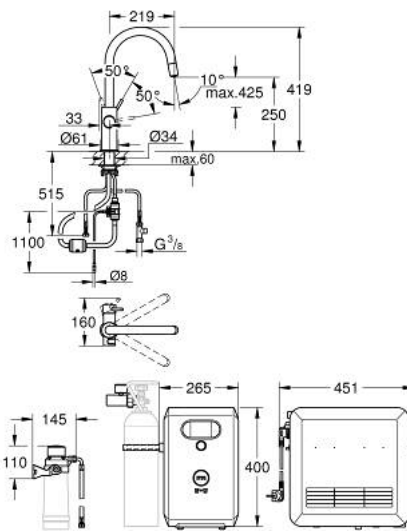

31 325 DC2 GROHE BLUE PROFESSIONAL C-SPOUT KIT WITH PULL-OUT SPOUT

PRODUCT DESCRIPTION (1/2)

- Colour: supersteel
- consisting of:
  - GROHE Blue single-lever sink mixer with filter function
  - single hole installation
  - C-spout
  - push buttons for 3 types of filtered and chilled table water
  - still, medium, sparkling
  - GROHE LongLife finish
  - GROHE SilkMove 28 mm ceramic cartridge
  - Pull-Out spout for greater flexibility
  - swivel tubular spout, swivel area 360°
  - separate inner water ways for filtered and non-filtered water
  - flexible connection hoses
  - GROHE Blue Professional cooler
  - delivers 12 liters of chilled sparkling water per hour
  - colour display with push and turn control
  - 270 Watt cooling unit, 230 V, 50 Hz
  - sound level in standby 46 dB(A)
  - type of protection IP 21
  - CE approved
  - requires ventilation holes in the bottom of the kitchen cabinet
  - software set-up, monitoring of filter and CO₂ capacity via GROHE Watersystems app
  - push notifications at low filter resp. CO₂ capacity
  - with Bluetooth* and Wi-Fi interface for wireless data communication
  - for Apple** and Android devices
  - Bluetooth range (max. 10 m) varies depending on used materials and walls between transmitter and receiver
  - cleaning cartridge adapter, for use with GROHE Blue cleaning cartridge 40 434 001
  - CO₂ pressure indicator
  - filter head with flexible water hardness adjustment