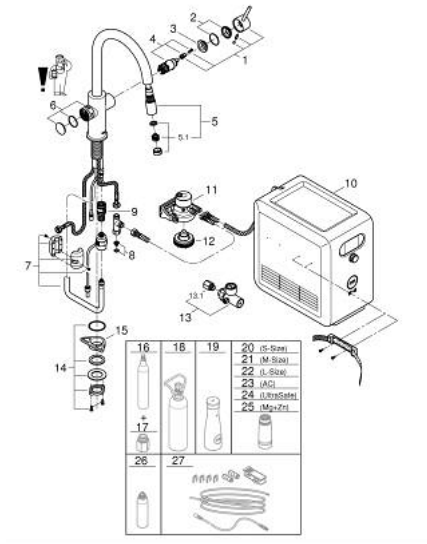

31 325 DC2 GROHE BLUE PROFESSIONAL C-SPOUT KIT WITH PULL-OUT SPOUT

SPARE PARTS

1. 1: Lever (Spare part-nr. 46957DC0)
   - 2: Cap (Spare part-nr. 46581DC0)
   - 3: Fitting ring (Spare part-nr. 07419000)
   - 4: Cartridge (Spare part-nr. 46580000)
   - 5: Pull-Out spray (Spare part-nr. 48427DC0)
   - 5.1: Mousseur (Spare part-nr. 48379DC0)
   - 6: Operating unit (Spare part-nr. 46958DC0)
   - 7: Hose for pull-out shower (Spare part-nr. 48378000)
   - 8: Dirt strainer (Spare part-nr. 47576000)
   - 9: Quick coupling (Spare part-nr. 46315000)
   - 10: Chiller and carbonizer (Spare part-nr. 40554002)
   - 11: Filter head (Spare part-nr. 64508001)
   - 12: cleaning cartridge adapter (Spare part-nr. 40694000)
   - 13: Pressure indicator (Spare part-nr. 46717000)
   - 13.1: CO₂ adapter (Spare part-nr. 40962000)
   - 14: Shank fastening assembly (Spare part-nr. 48384000)
   - 15: Support plate (Spare part-nr. 05334000)
   - 16: Starter kit 425 g CO₂ bottles (4 pieces) (Spare part-nr. 40422000)*
   - 17: CO₂ adapter (Spare part-nr. 40962000)*
   - 18: Starter kit 2 kg CO₂ bottle (Spare part-nr. 40423000)*
   - 19: Glass carafe with lid set
     (Spare part-nr. 40405001)*
   - 20: Filter S-Size (Spare part-nr. 40404001)*
   - 21: Filter M-Size (Spare part-nr. 40430001)*
   - 22: Filter L-Size (Spare part-nr. 40412001)*
   - 23: Activated carbon filter (Spare part-nr. 40547001)*
   - 24: UltraSafe filter (Spare part-nr. 40575002)*
   - 25: Magnesium + Zinc filter (Spare part-nr. 40691002)*
   - 26: Cleaning cartridge (Spare part-nr. 40434001)*
   - 27: Extension set (Spare part-nr. 40843000)*
2. Optional accessories