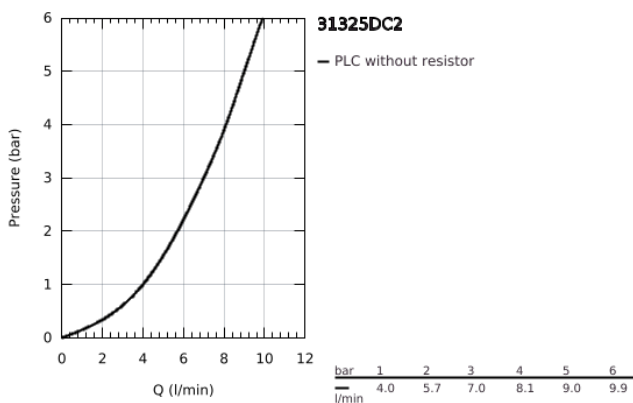

31 325 DC2 GROHE BLUE PROFESSIONAL C-SPOUT KIT WITH PULL-OUT SPOUT

PRODUCT DESCRIPTION (1/2)

- Colour: supersteel
- consisting of:
 - GROHE Blue single-lever sink mixer with filter function
 - single hole installation
 - C-spout
 - push buttons for 3 types of filtered and chilled table water
 - still, medium, sparkling
 - GROHE LongLife finish
 - GROHE SilkMove 28 mm ceramic cartridge
 - Pull-Out spout for greater flexibility
 - swivel tubular spout, swivel area 360°
 - separate inner water ways for filtered and non-filtered water
 - flexible connection hoses
 - GROHE Blue Professional cooler
 - delivers 12 liters of chilled sparkling water per hour
 - colour display with push and turn control
 - 270 Watt cooling unit, 230 V, 50 Hz
 - sound level in standby 46 dB(A)
 - type of protection IP 21
 - CE approved
 - requires ventilation holes in the bottom of the kitchen cabinet
 - software set-up, monitoring of filter and CO₂ capacity via GROHE Watersystems app
 - push notifications at low filter resp. CO₂ capacity
 - with Bluetooth* and Wi-Fi interface for wireless data communication
 - for Apple** and Android devices
 - Bluetooth range (max. 10 m) varies depending on used materials and walls between transmitter and receiver
 - cleaning cartridge adapter, for use with GROHE Blue cleaning cartridge 40 434 001
 - CO₂ pressure indicator
 - filter head with flexible water hardness adjustment