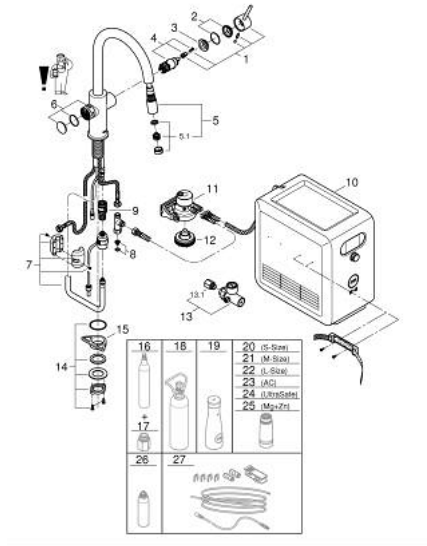

standards.*** Available for free via iTunes app or Google Play store. •

Connected product pursuant to regulation (EU) 2023/2854. Pre

contractual information at <https://eu-data-act.grohe.com/> •

31 325 DC2 GROHE BLUE PROFESSIONAL C-SPOUT KIT WITH PULL-OUT SPOUT