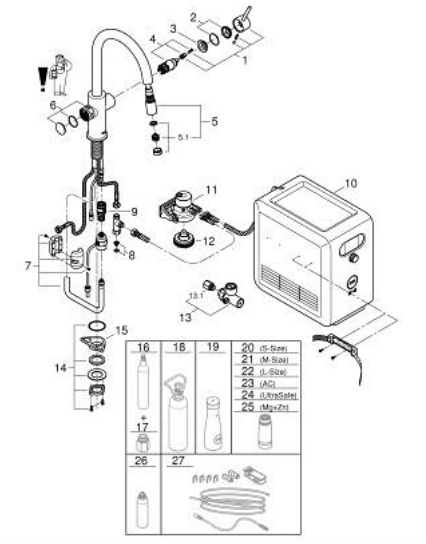

31 325 002 GROHE BLUE PROFESSIONAL C-SPOUT KIT WITH PULL-OUT SPOUT

SPARE PARTS

1. 1: Lever (Spare part-nr. 46957000)
   - 2: Cap (Spare part-nr. 46581000)
   - 3: Fitting ring (Spare part-nr. 07419000)
   - 4: Cartridge (Spare part-nr. 46580000)
   - 5: Pull-Out spray (Spare part-nr. 48427000)
   - 5.1: Mousseur (Spare part-nr. 48379000)
   - 6: Operating unit (Spare part-nr. 46958000)
   - 7: Hose for pull-out shower (Spare part-nr. 48378000)
   - 8: Dirt strainer (Spare part-nr. 47576000)
   - 9: Quick coupling (Spare part-nr. 46315000)
   - 10: Chiller and carbonizer (Spare part-nr. 40554002)
   - 11: Filter head (Spare part-nr. 64508001)
   - 12: cleaning cartridge adapter (Spare part-nr. 40694000)
   - 13: Pressure indicator (Spare part-nr. 46717000)
   - 13.1: CO₂ adapter (Spare part-nr. 40962000)
   - 14: Shank fastening assembly (Spare part-nr. 48384000)
   - 15: Support plate (Spare part-nr. 05334000)
   - 16: Starter kit 425 g CO₂ bottles (4 pieces) (Spare part-nr. 40422000)*
   - 17: CO₂ adapter (Spare part-nr. 40962000)*
   - 18: Starter kit 2 kg CO₂ bottle (Spare part-nr. 40423000)*
   - 19: Glass carafe with lid set
     (Spare part-nr. 40405001)*
   - 20: Filter S-Size (Spare part-nr. 40404001)*
   - 21: Filter M-Size (Spare part-nr. 40430001)*
   - 22: Filter L-Size (Spare part-nr. 40412001)*
   - 23: Activated carbon filter (Spare part-nr. 40547001)*
   - 24: UltraSafe filter (Spare part-nr. 40575002)*
   - 25: Magnesium + Zinc filter (Spare part-nr. 40691002)*
   - 26: Cleaning cartridge (Spare part-nr. 40434001)*
   - 27: Extension set (Spare part-nr. 40843000)*
2. Optional accessories