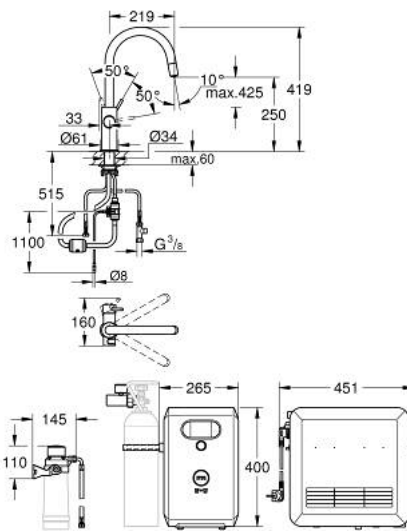

31 325 002 GROHE BLUE PROFESSIONAL C-SPOUT KIT WITH PULL-OUT SPOUT

PRODUCT DESCRIPTION (1/2)

- Colour: chrome
- consisting of:
  - GROHE Blue single-lever sink mixer with filter function
  - single hole installation
  - C-spout
  - push buttons for 3 types of filtered and chilled table water
  - still, medium, sparkling
  - GROHE LongLife finish
  - GROHE SilkMove 28 mm ceramic cartridge
  - Pull-Out spout for greater flexibility
  - swivel tubular spout, swivel area 360°
  - separate inner water ways for filtered and non-filtered water
  - flexible connection hoses
  - GROHE Blue Professional cooler
  - delivers 12 liters of chilled sparkling water per hour
  - colour display with push and turn control
  - 270 Watt cooling unit, 230 V, 50 Hz
  - sound level in standby 46 dB(A)
  - type of protection IP 21
  - CE approved
  - requires ventilation holes in the bottom of the kitchen cabinet
  - software set-up, monitoring of filter and CO₂ capacity via GROHE Watersystems app
  - push notifications at low filter resp. CO₂ capacity
  - with Bluetooth* and Wi-Fi interface for wireless data communication
  - for Apple** and Android devices
  - Bluetooth range (max. 10 m) varies depending on used materials and walls between transmitter and receiver
  - cleaning cartridge adapter, for use with GROHE Blue cleaning cartridge 40 434 001
  - filter head with flexible water hardness adjustment
  - CO₂ pressure indicator