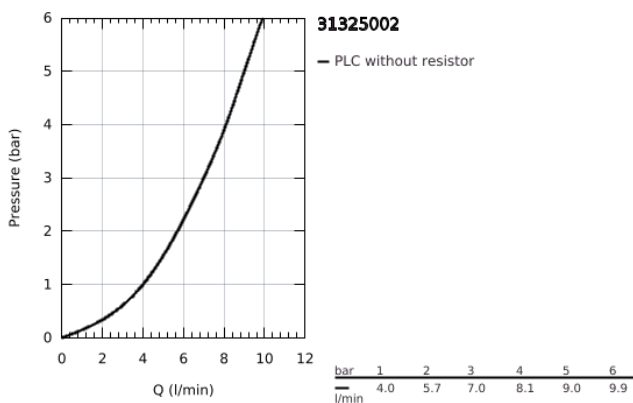

31 325 002 GROHE BLUE PROFESSIONAL C-SPOUT KIT WITH PULL-OUT SPOUT

PRODUCT DESCRIPTION (1/2)

- Colour: chrome
- consisting of:
 - GROHE Blue single-lever sink mixer with filter function
 - single hole installation
 - C-spout
 - push buttons for 3 types of filtered and chilled table water
 - still, medium, sparkling
 - GROHE LongLife finish
 - GROHE SilkMove 28 mm ceramic cartridge
 - Pull-Out spout for greater flexibility
 - swivel tubular spout, swivel area 360°
 - separate inner water ways for filtered and non-filtered water
 - flexible connection hoses
 - GROHE Blue Professional cooler
 - delivers 12 liters of chilled sparkling water per hour
 - colour display with push and turn control
 - 270 Watt cooling unit, 230 V, 50 Hz
 - sound level in standby 46 dB(A)
 - type of protection IP 21
 - CE approved
 - requires ventilation holes in the bottom of the kitchen cabinet
 - software set-up, monitoring of filter and CO₂ capacity via GROHE Watersystems app
 - push notifications at low filter resp. CO₂ capacity
 - with Bluetooth* and Wi-Fi interface for wireless data communication
 - for Apple** and Android devices
 - Bluetooth range (max. 10 m) varies depending on used materials and walls between transmitter and receiver
 - cleaning cartridge adapter, for use with GROHE Blue cleaning cartridge 40 434 001
 - filter head with flexible water hardness adjustment
 - CO₂ pressure indicator