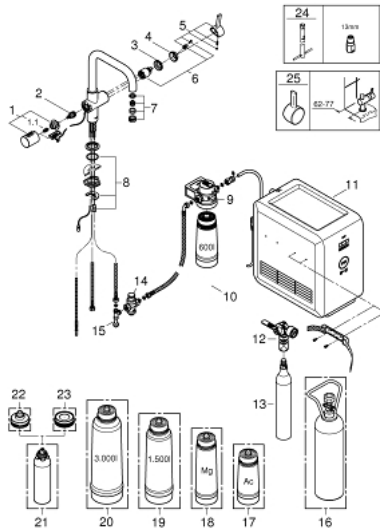

31 324 001 GROHE BLUE PROFESSIONAL STARTER KIT

SPARE PARTS

- 1: Handle (Spare part-nr. 46652000)
- 1.1: Snap insert (Spare part-nr. 0538600M)
- 2: Headpart (Spare part-nr. 46713000)
- 3: Screw coupling (Spare part-nr. 46460000)
- 4: Cap (Spare part-nr. 46116000)
- 5: Lever (Spare part-nr. 46653000)
- 6: Cartridge (Spare part-nr. 46374000)
- 7: Mousseur (Spare part-nr. 64374000)
- 8: Shank mounting kit (Spare part-nr. 46249000)
- 9: Filter head (Spare part-nr. 64508001)
- 10: Filter S-Size (Spare part-nr. 40404001)
- 11: Chiller and carbonizer (Spare part-nr. 40554001)
- 12: Pressure indicator (Spare part-nr. 46717000)
- 12.1: CO₂ adapter (Spare part-nr. 40962000)
- 13: Starter kit 425 g CO₂ bottles (4 pieces) (Spare part-nr. 40422000)
- 14: Pressure reducing valve (Spare part-nr. 40452000)
- 15: T-Connection (Spare part-nr. 41007000)
- 16: Starter kit 2 kg CO₂ bottle (Spare part-nr. 40423000)*
- 17: Activated carbon filter (Spare part-nr. 40547001)*
- 18: Magnesium+ filter (Spare part-nr. 40691001)*
- 19: Filter M-Size (Spare part-nr. 40430001)*
- 20: Filter L-Size (Spare part-nr. 40412001)*
- 21: Cleaning cartridge (Spare part-nr. 40434001)*
- 22: cleaning cartridge adapter (Spare part-nr. 40694000)*
- 23: Cleaning cartridge for adapter set (Spare part-nr. 40699000)*
- 24: Mounting wrench (Spare part-nr. 19017000)*
- 25: Shorter mixed water lever (Spare part-nr. 40621000)*

* Optional accessories