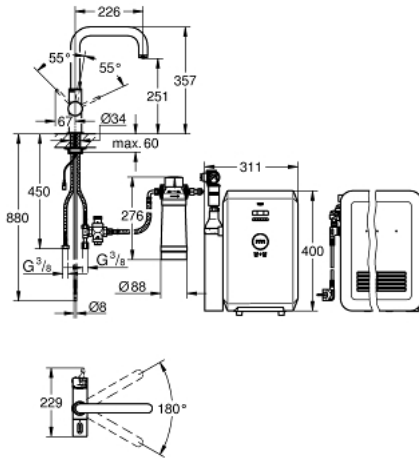

### PRODUCT DESCRIPTION

- Colour: chrome
- consisting of:
  - GROHE Blue single-lever sink mixer with filter function
  - single hole installation
  - U spout
  - separate handle for 3 types of filtered and chilled table water
  - still, medium, sparkling
  - headpart 1/2"
  - GROHE LongLife finish
  - GROHE SilkMove 35 mm ceramic cartridge
  - adjustable flow rate limiter
  - swivel tubular spout
  - swivel area 180°
  - separate inner water ways for filtered and non-filtered water
  - flexible connection hoses
  - GROHE Blue Cube
  - 270 Watt cooling unit, 230 V, 50 Hz
  - type of protection IP 21
  - CE approved
  - requires ventilation holes in the bottom of the kitchen cabinet
  - GROHE Blue size S filter, filter head with flexible adjustment for regions with water hardness of more than 9° dKH
  - for regions with water hardness below 9° dKH please order activated carbon filter 40 547 001
  - adjustable for 600 litre, 1500 litre or 3000 litre filter cartridges
  - GROHE Blue 425 g CO2-carbonization bottle
  - min. recommended pressure 2.0 bar
  - this product contains built-in LED lamps, which cannot be changed: energy efficiency class: A+
  - This product includes an article which is declared as a hazardous substance. Find more information in the safety data sheet. You can download the safety data at: <https://safety-data-sheets.grohe.com>.