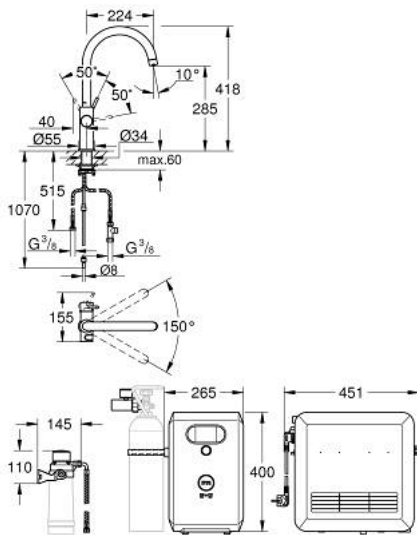

## 31 323 DC2 GROHE BLUE PROFESSIONAL C-SPOUT KIT