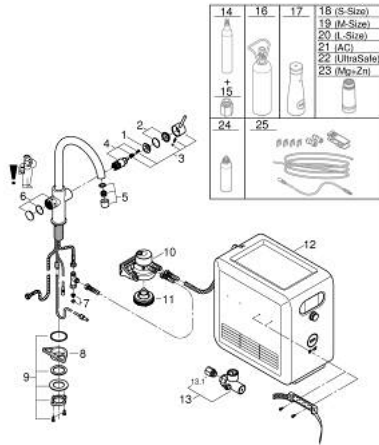

31 323 DC2 GROHE BLUE PROFESSIONAL C-SPOUT KIT

SPARE PARTS

- 1: Fitting ring (Spare part-nr. 07419000)
- 2: Cap (Spare part-nr. 46581DC0)
- 3: Lever (Spare part-nr. 46957DC0)
- 4: Cartridge (Spare part-nr. 46580000)
- 5: Flow control (Spare part-nr. 48343DC0)
- 6: Operating unit (Spare part-nr. 46958DC0)
- 7: Dirt strainer (Spare part-nr. 47576000)
- 8: Support plate (Spare part-nr. 05334000)
- 9: Shank fastening assembly (Spare part-nr. 48384000)
- 10: Filter head (Spare part-nr. 64508001)
- 11: cleaning cartridge adapter (Spare part-nr. 40694000)
- 12: Chiller and carbonizer (Spare part-nr. 40554002)
- 13: Pressure indicator (Spare part-nr. 46717000)
- 13.1: CO₂ adapter (Spare part-nr. 40962000)
- 14: Starter kit 425 g CO₂ bottles (4 pieces) (Spare part-nr. 40422000)*
- 15: CO₂ adapter (Spare part-nr. 40962000)*
- 16: Starter kit 2 kg CO₂ bottle (Spare part-nr. 40423000)*
- 17: Glass carafe with lid set

(Spare part-nr. 40405001)*

- 18: Filter S-Size (Spare part-nr. 40404001)*
- 19: Filter M-Size (Spare part-nr. 40430001)*
- 20: Filter L-Size (Spare part-nr. 40412001)*
- 21: Activated carbon filter (Spare part-nr. 40547001)*
- 22: UltraSafe filter (Spare part-nr. 40575002)*
- 23: Magnesium + Zinc filter (Spare part-nr. 40691002)*
- 24: Cleaning cartridge (Spare part-nr. 40434001)*
- 25: Extension set (Spare part-nr. 40843000)*

* Optional accessories