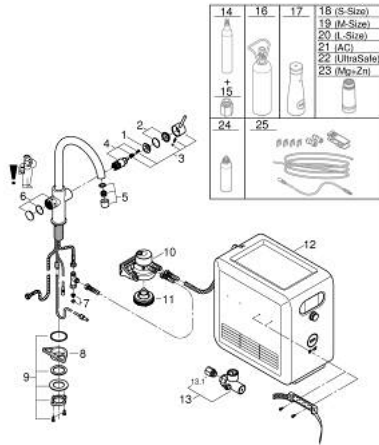

31 323 002 GROHE BLUE PROFESSIONAL C-SPOUT KIT

SPARE PARTS

- 1: Fitting ring (Spare part-nr. 07419000)
- 2: Cap (Spare part-nr. 46581000)
- 3: Lever (Spare part-nr. 46957000)
- 4: Cartridge (Spare part-nr. 46580000)
- 5: Mousseur GROHE Blue U and C spout (Spare part-nr. 48343000)
- 6: Operating unit (Spare part-nr. 46958000)
- 7: Dirt strainer (Spare part-nr. 47576000)
- 8: Support plate (Spare part-nr. 05334000)
- 9: Shank fastening assembly (Spare part-nr. 48384000)
- 10: Filter head (Spare part-nr. 64508001)
- 11: cleaning cartridge adapter (Spare part-nr. 40694000)
- 12: Chiller and carbonizer (Spare part-nr. 40554002)
- 13: Pressure indicator (Spare part-nr. 46717000)
- 13.1: CO₂ adapter (Spare part-nr. 40962000)
- 14: Starter kit 425 g CO₂ bottles (4 pieces) (Spare part-nr. 40422000)*
- 15: CO₂ adapter (Spare part-nr. 40962000)*
- 16: Starter kit 2 kg CO₂ bottle (Spare part-nr. 40423000)*
- 17: Glass carafe with lid set