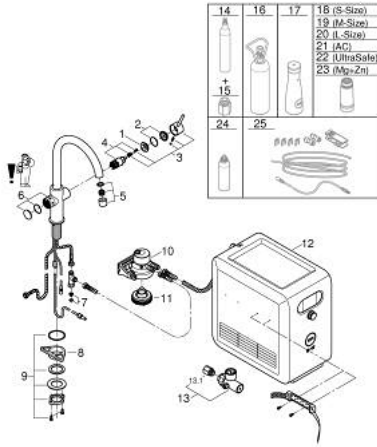

GROHE BLUE PROFESSIONAL 31 323 002 طقم صنوبر C

قطع الغيار:

1. 1: حلقة تركيب (رقم الطلب: 07419000)
2. 2: غطاء (رقم الطلب: 46581000)
3. 3: مقبض (رقم الطلب: 46957000)
4. 4: خرطوشة (رقم الطلب: 46580000)
5. 5: Mousseur GROHE Blue U and C spout (رقم الطلب: 48343000)
6. 6: وحدة تشغيل (رقم الطلب: 46958000)
7. 7: مصفاة غبار (رقم الطلب: 47576000)
8. 8: لوحة الدعم (رقم الطلب: 05334000)
9. 9: تجميع مثبت ساق (رقم الطلب: 48384000)
10. 10: رأس فلتر (رقم الطلب: 64508001)
11. 11: مهين قلب التنظيف (رقم الطلب: 40694000)
12. 12: مبرد وفوار (رقم الطلب: 40554002)
13. 13: مؤشر ضغط (رقم الطلب: 46717000)
- 13.1: مهين (رقم الطلب: 40962000) CO₂
15. 4 جم بغاز ثاني أكسيد الكربون (4) قطع (CO₂) (رقم الطلب: 40422000)*
16. 14: اسطوانات طقم بدء تشغيل 25
17. 15: مهين (رقم الطلب: 40962000) CO₂
18. ه البدء 2 كجم بزجاجة ثاني أكسيد كربون (رقم الطلب: 40423000) (CO₂)
19. 16: مجموع
20. 17: زجاج مع غطاء (رقم الطلب: 40405001)* GROHE BLUE
21. 18: فلتر مقاس صغير (رقم الطلب: 40404001)*
22. 19: فلتر مقاس متوسط (رقم الطلب: 40430001)*
23. 20: فلتر مقاس كبير (رقم الطلب: 40412001)*
24. 21: فلتر الكربون النشط (رقم الطلب: 40547001)*
25. 22: فلتر فائق الأمان (رقم الطلب: 40575002)*
26. 23: Magnesium + Zinc filter (رقم الطلب: 40691002)*
27. 24: قلب تنظيف (رقم الطلب: 40434001)*
28. 25: طقم تطويلة (رقم الطلب: 40843000)*

* إكسسوارات اختيارية