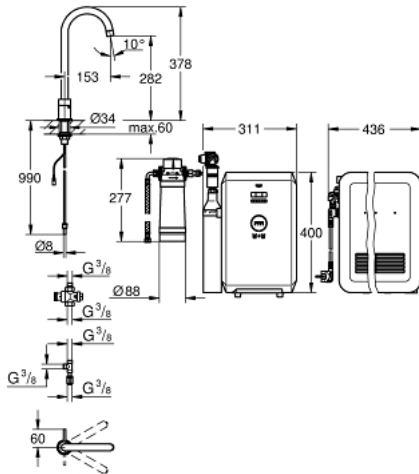

### PRODUCT DESCRIPTION

- Colour: chrome
- consisting of:
  - GROHE Blue Minta Mono faucet with filter function
  - single hole installation
  - handle for 3 types of filtered and chilled table water
  - still, medium, sparkling
  - GROHE LongLife finish
  - swivel tubular spout
  - swivel area 140°
  - flexible connection hoses
  - GROHE Blue Cube
  - 270 Watt cooling unit, 230 V, 50 Hz
  - type of protection IP 21
  - CE approved
  - requires ventilation holes in the bottom of the kitchen cabinet
  - GROHE Blue size S filter, filter head with flexible adjustment for regions with water hardness of more than 9° dKH
  - for regions with water hardness below 9° dKH please order activated carbon filter 40 547 001
  - adjustable for 600 litre, 1500 litre or 3000 litre filter cartridges
  - GROHE Blue 425 g CO<sub>2</sub>-carbonization bottle
  - min. recommended pressure 2.0 bar
- This product includes an article which is declared as a hazardous substance. Find more information in the safety data sheet. You can download the safety data at: <https://safety-data-sheets.grohe.com>.