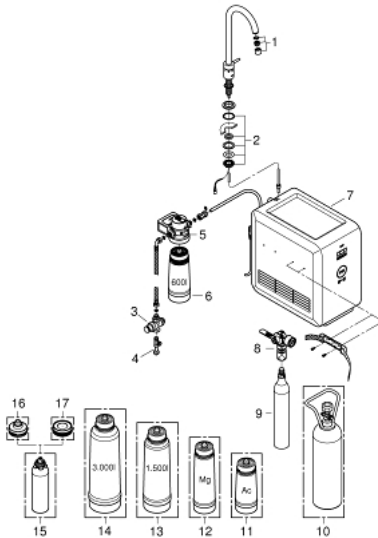

31 302 001 GROHE BLUE MONO PROFESSIONAL STARTER KIT

SPARE PARTS

- 1: Mousseur (Spare part-nr. 46895000)
- 2: Screw coupling (Spare part-nr. 48201000)
- 3: Pressure reducing valve (Spare part-nr. 40452000)
- 4: T-Connection (Spare part-nr. 41007000)
- 5: Filter head (Spare part-nr. 64508001)
- 6: Filter S-Size (Spare part-nr. 40404001)
- 7: Chiller and carbonizer (Spare part-nr. 40554001)
- 8: Pressure indicator (Spare part-nr. 46717000)
- 8.1: CO₂ adapter (Spare part-nr. 40962000)
- 9: Starter kit 425 g CO₂ bottles (4 pieces) (Spare part-nr. 40422000)
- 10: Starter kit 2 kg CO₂ bottle (Spare part-nr. 40423000)*
- 11: Activated carbon filter (Spare part-nr. 40547001)*
- 12: Magnesium+ filter (Spare part-nr. 40691001)*
- 13: Filter M-Size (Spare part-nr. 40430001)*
- 14: Filter L-Size (Spare part-nr. 40412001)*
- 15: Cleaning cartridge (Spare part-nr. 40434001)*
- 16: cleaning cartridge adapter (Spare part-nr. 40694000)*
- 17: Cleaning cartridge for adapter set (Spare part-nr. 40699000)*

* Optional accessories