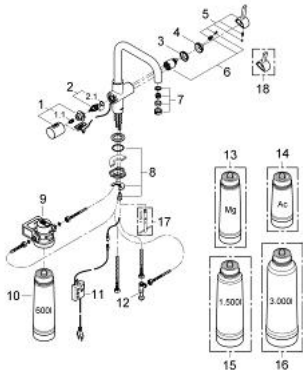

### PRODUCT DESCRIPTION

- Colour: supersteel
- consisting of:
  - GROHE Blue single-lever sink mixer with filter function
  - single hole installation
  - U spout
  - separate handle for filtered water
  - headpart 1/2"
  - GROHE LongLife finish
  - GROHE SilkMove 35 mm ceramic cartridge
  - adjustable flow rate limiter
  - swivel tubular spout
  - swivel area 180°
  - separate inner water ways for filtered and non-filtered water
  - flexible connection hoses
  - type of protection IP 21
  - main switching power supply 100 - 240 V AC 50/60 Hz with safety extra-low voltage (SELV) 6 V DC to filter change display unit
  - GROHE Blue size S filter, filter head with flexible adjustment
  - adjustable for 600 litre, 1500 litre or 3000 litre filter cartridges
- this product contains built-in LED lamps, which cannot be changed: energy efficiency class: A+

### SPARE PARTS

- 1: Handle (Spare part-nr. 46652DC0)
  - 1.1: Snap insert (Spare part-nr. 0538600M)
  - 2: Headpart (Spare part-nr. 64368000)
  - 2.1: O-ring Ø18,2 x Ø1,7 (Spare part-nr. 0392400M)
  - 3: Screw coupling (Spare part-nr. 46460000)
  - 4: Cap (Spare part-nr. 46116DC0)
  - 5: Lever (Spare part-nr. 46653DC0)
  - 6: Cartridge (Spare part-nr. 46374000)
  - 7: Mousseur (Spare part-nr. 64374DC0)
  - 8: Shank mounting kit (Spare part-nr. 46249000)
  - 9: Filter head (Spare part-nr. 64508001)
  - 10: Filter S-Size (Spare part-nr. 40404001)
  - 11: Control unit (Spare part-nr. 64510000)
  - 12: T-Connection (Spare part-nr. 41007000)
  - 13: Magnesium+ filter (Spare part-nr. 40691001)\*
  - 14: Activated carbon filter (Spare part-nr. 40547001)\*
  - 15: Filter (Spare part-nr. 40430001)\*
  - 16: Filter L-Size (Spare part-nr. 40412001)\*
  - 17: Mounting wrench (Spare part-nr. 19017000)\*
  - 18: Shorter mixed water lever (Spare part-nr. 40621000)\*
- \* Optional accessories