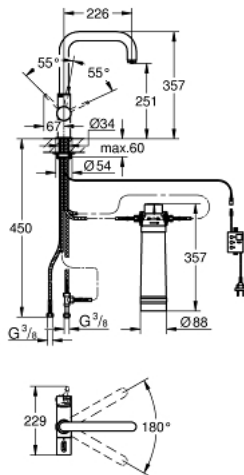

### PRODUCT DESCRIPTION

- Colour: supersteel
- consisting of:
  - GROHE Blue single-lever sink mixer with filter function
  - single hole installation
  - U spout
  - separate handle for filtered water
  - headpart 1/2"
  - GROHE LongLife finish
  - GROHE SilkMove 35 mm ceramic cartridge
  - adjustable flow rate limiter
  - swivel tubular spout
  - swivel area 180°
  - separate inner water ways for filtered and non-filtered water
  - flexible connection hoses
  - type of protection IP 21
  - main switching power supply 100 - 240 V AC 50/60 Hz with safety extra-low voltage (SELV) 6 V DC to filter change display unit
  - GROHE Blue size S filter, filter head with flexible adjustment
  - adjustable for 600 litre, 1500 litre or 3000 litre filter cartridges
- this product contains built-in LED lamps, which cannot be changed: energy efficiency class: A+

### SPARE PARTS

- 1: Handle (Spare part-nr. 46652DC0)
  - 1.1: Snap insert (Spare part-nr. 0538600M)
  - 2: Headpart (Spare part-nr. 64368000)
  - 2.1: O-ring Ø18,2 x Ø1,7 (Spare part-nr. 0392400M)
  - 3: Screw coupling (Spare part-nr. 46460000)
  - 4: Cap (Spare part-nr. 46116DC0)
  - 5: Lever (Spare part-nr. 46653DC0)
  - 6: Cartridge (Spare part-nr. 46374000)
  - 7: Mousseur (Spare part-nr. 64374DC0)
  - 8: Shank mounting kit (Spare part-nr. 46249000)
  - 9: Filter head (Spare part-nr. 64508001)
  - 10: Filter S-Size (Spare part-nr. 40404001)
  - 11: Control unit (Spare part-nr. 64510000)
  - 12: T-Connection (Spare part-nr. 41007000)
  - 13: Magnesium+ filter (Spare part-nr. 40691001)\*
  - 14: Activated carbon filter (Spare part-nr. 40547001)\*
  - 15: Filter (Spare part-nr. 40430001)\*
  - 16: Filter L-Size (Spare part-nr. 40412001)\*
  - 17: Mounting wrench (Spare part-nr. 19017000)\*
  - 18: Shorter mixed water lever (Spare part-nr. 40621000)\*
- \* Optional accessories