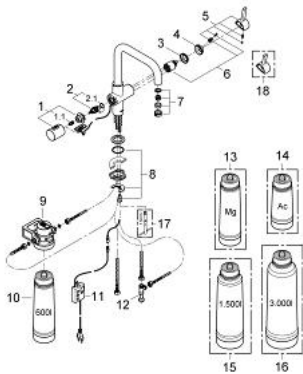

31 299 001 GROHE BLUE PURE STARTER KIT

PRODUCT DESCRIPTION

- Colour: chrome
- consisting of:
 - GROHE Blue single-lever sink mixer with filter function
 - single hole installation
 - U spout
 - separate handle for filtered water
 - headpart 1/2"
 - GROHE LongLife finish
 - GROHE SilkMove 35 mm ceramic cartridge
 - adjustable flow rate limiter
 - swivel tubular spout
 - swivel area 180°
 - separate inner water ways for filtered and non-filtered water
 - flexible connection hoses
 - type of protection IP 21
 - main switching power supply 100 - 240 V AC 50/60 Hz with safety extra-low voltage (SELV) 6 V DC to filter change display unit
 - GROHE Blue size S filter, filter head with flexible adjustment
 - adjustable for 600 litre, 1500 litre or 3000 litre filter cartridges
- this product contains built-in LED lamps, which cannot be changed: energy efficiency class: A+

31 299 001 GROHE BLUE PURE STARTER KIT

SPARE PARTS

- 1: Handle (Spare part-nr. 46652000)
 - 1.1: Snap insert (Spare part-nr. 0538600M)
 - 2: Headpart (Spare part-nr. 64368000)
 - 2.1: O-ring Ø18,2 x Ø1,7 (Spare part-nr. 0392400M)
 - 3: Screw coupling (Spare part-nr. 46460000)
 - 4: Cap (Spare part-nr. 46116000)
 - 5: Lever (Spare part-nr. 46653000)
 - 6: Cartridge (Spare part-nr. 46374000)
 - 7: Mousseur (Spare part-nr. 64374000)
 - 8: Shank mounting kit (Spare part-nr. 46249000)
 - 9: Filter head (Spare part-nr. 64508001)
 - 10: Filter S-Size (Spare part-nr. 40404001)
 - 11: Control unit (Spare part-nr. 64510000)
 - 12: T-Connection (Spare part-nr. 41007000)
 - 13: Magnesium+ filter (Spare part-nr. 40691001)*
 - 14: Activated carbon filter (Spare part-nr. 40547001)*
 - 15: Filter (Spare part-nr. 40430001)*
 - 16: Filter L-Size (Spare part-nr. 40412001)*
 - 17: Mounting wrench (Spare part-nr. 19017000)*
 - 18: Shorter mixed water lever (Spare part-nr. 40621000)*
- * Optional accessories