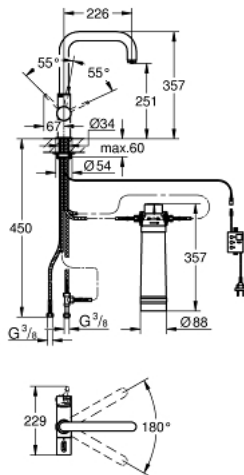

31 299 001 GROHE BLUE PURE STARTER KIT

PRODUCT DESCRIPTION

- Colour: chrome
- consisting of:
 - GROHE Blue single-lever sink mixer with filter function
 - single hole installation
 - U spout
 - separate handle for filtered water
 - headpart 1/2"
 - GROHE LongLife finish
 - GROHE SilkMove 35 mm ceramic cartridge
 - adjustable flow rate limiter
 - swivel tubular spout
 - swivel area 180°
 - separate inner water ways for filtered and non-filtered water
 - flexible connection hoses
 - type of protection IP 21
 - main switching power supply 100 - 240 V AC 50/60 Hz with safety extra-low voltage (SELV) 6 V DC to filter change display unit
 - GROHE Blue size S filter, filter head with flexible adjustment
 - adjustable for 600 litre, 1500 litre or 3000 litre filter cartridges
- this product contains built-in LED lamps, which cannot be changed: energy efficiency class: A+

31 299 001 GROHE BLUE PURE STARTER KIT

SPARE PARTS

- 1: Handle (Spare part-nr. 46652000)
 - 1.1: Snap insert (Spare part-nr. 0538600M)
 - 2: Headpart (Spare part-nr. 64368000)
 - 2.1: O-ring Ø18,2 x Ø1,7 (Spare part-nr. 0392400M)
 - 3: Screw coupling (Spare part-nr. 46460000)
 - 4: Cap (Spare part-nr. 46116000)
 - 5: Lever (Spare part-nr. 46653000)
 - 6: Cartridge (Spare part-nr. 46374000)
 - 7: Mousseur (Spare part-nr. 64374000)
 - 8: Shank mounting kit (Spare part-nr. 46249000)
 - 9: Filter head (Spare part-nr. 64508001)
 - 10: Filter S-Size (Spare part-nr. 40404001)
 - 11: Control unit (Spare part-nr. 64510000)
 - 12: T-Connection (Spare part-nr. 41007000)
 - 13: Magnesium+ filter (Spare part-nr. 40691001)*
 - 14: Activated carbon filter (Spare part-nr. 40547001)*
 - 15: Filter (Spare part-nr. 40430001)*
 - 16: Filter L-Size (Spare part-nr. 40412001)*
 - 17: Mounting wrench (Spare part-nr. 19017000)*
 - 18: Shorter mixed water lever (Spare part-nr. 40621000)*
- * Optional accessories